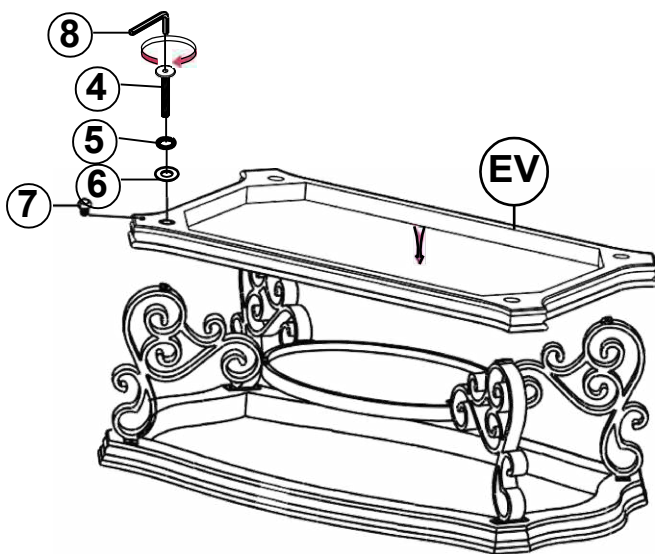

HARDWARE IDENTIFICATION

1	SHORT BOLT (M6 x 20mm - RBW)		16PCS
2	SMALL LOCK WASHER (M6 - RBW)		16PCS
3	SMALL FLAT WASHER (M6 - RBW)		16PCS
4	LONG BOLT (M8 x 25mm - RBW)		4PCS
5	BIG LOCK WASHER (M8 - RBW)		4PCS
6	BIG FLAT WASHER (M8 - RBW)		4PCS
7	LEVELER		4PCS
8	ALLEN WRENCH (M4 - BLK)		1PC

ASSEMBLY INSTRUCTIONS

STEP 1

STEP 2

STEP 3

STEP 4

ASSEMBLY INSTRUCTIONS

STEP 5

COMPLETE

Note: Dimension tolerance $\pm 5\%$