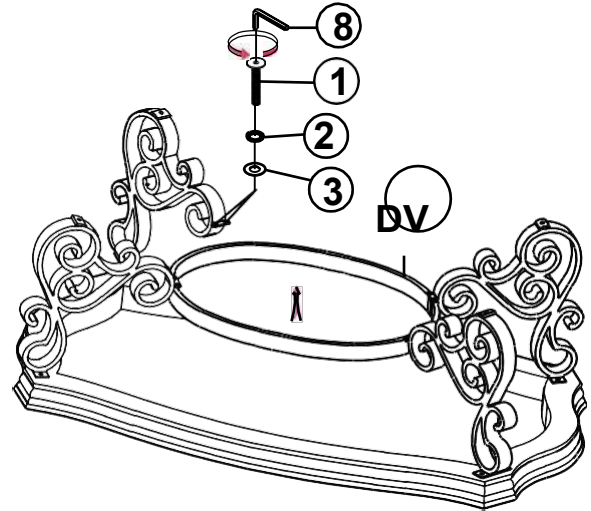

HARDWARE IDENTIFICATION

1	SHORT BOLT (M6 x 20mm - RBW)		16PCS
2	SMALL LOCK WASHER (M6 - RBW)		16PCS
3	SMALL FLAT WASHER (M6 - RBW)		16PCS
4	LONG BOLT (M8 x 25mm - RBW)		4PCS
5	BIG LOCK WASHER (M8 - RBW)		4PCS
6	BIG FLAT WASHER (M8 - RBW)		4PCS
7	LEVELER		4PCS
8	ALLEN WRENCH (M4 - BLK)		1PC

ASSEMBLY INSTRUCTIONS

STEP 1

STEP 2

STEP 3

STEP 4

ASSEMBLY INSTRUCTIONS

STEP 5

COMPLETE

Note: Dimension tolerance $\pm 5\%$