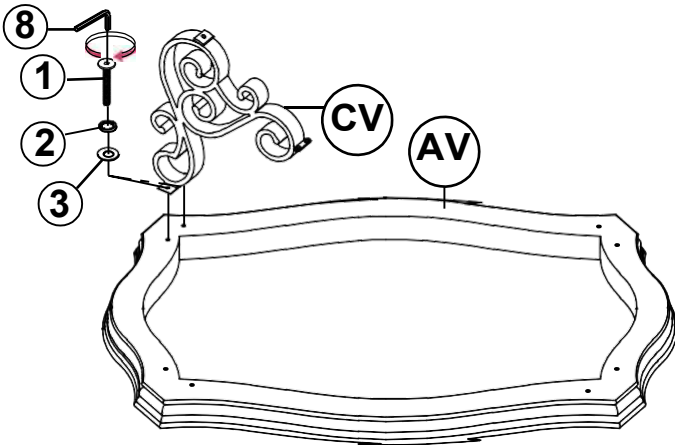

ASSEMBLY INSTRUCTIONS

STEP 1