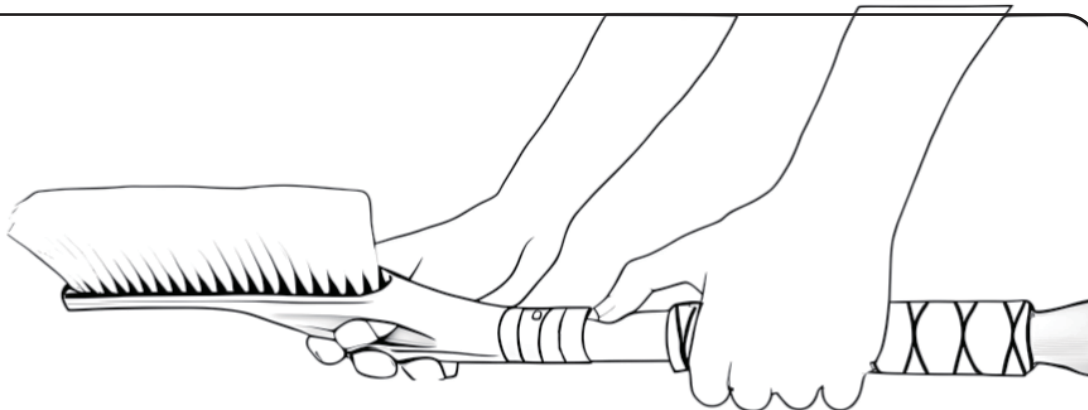

# VEVOR

Affordable. Reliable.  
Home Improvement.

VEVOR Support Center [www.vevor.com/support](http://www.vevor.com/support)

2 in 1 Snow Brush

Model: AD-04674

Snow brush

Ice scraper

Press this button, then push or pull the handle forward/backward to easily install or remove the product.

## Brosse à neige 2 en 1 Modèle : AD-04674