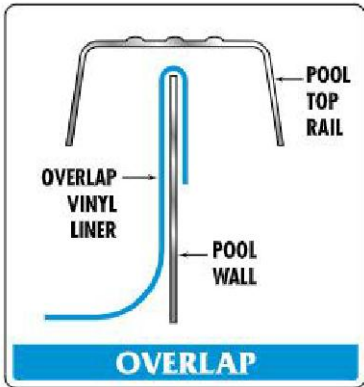

## **ASSEMBLY STEP**

1. Remove all grass, rocks and roots within the pool area plus 1 foot beyond. Grass and weeds will grow through vinyl liner and are not covered by warranty.

2. Surface must be level, spread a 2 " layer of fine mason sand over entire bottom within the confines of pool wall. Form a 6"x 6" cover by compacting the mason sand against perimeter of wall (as show in diagram), foam pool cover can be used in place of mason sand.

3. Place liner in center of pool, unfold the liner and spread it in the sun to allow it to warm up. Temperature should be over 70 °C.

4. Arrange liner so that the welded seams of the wall and floor fall in the center of the cover. The seams should be equal and level around the pool.

5. Examine in er to make sure that there are no openings in the seam or any visible holes.

6. Lift the sides of the liner and drape over the wall leaving liner loose. Fasten the liner using the plastic coping. it may be necessary to use a counter weight on one end of pool, then pull on opposite end to stretch liner across the floor. For beaded liners, simply snap the liner bead into liner receptor.

## FOUR WAYS TO INSTALL POOL LINER:

The most common above ground pool liner installation. For pools with wall heights from 48"-52".

Beaded liners simplify liner replacement -no disassembly of pool required! Also great for assuring proper liner alignment. For pools with wall heights from 48"-52".