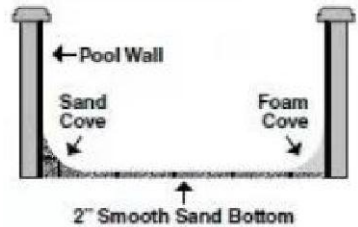

PARTS LIST

Pool Liner* 1.
leak proof sticker * 2,
manual*1

ASSEMBLY STEP

1. Remove all grass, rocks and roots within the pool area plus 1 foot beyond. Grass and weeds will grow through vinyl liner and are not covered by warranty.

2. Surface must be level, spread a 2 " layer of fine mason sand over entire bottom within the confines of pool wall. Form a 6"x 6" cover by compacting the mason sand against perimeter of wall (as show in diagram), foam pool cover can be used in place of mason sand.

3. Place liner in center of pool, unfold the liner and spread it in the sun to allow it to warm up. Temperature should be over 70 °C.

4. Arrange liner so that the welded seams of the wall and floor fall in the center of the cover. The seams should be equal and level around the pool.

5. Examine in er to make sure that there are no openings in the seam or any visible holes.

6. Lift the sides of the liner and drape over the wall leaving liner loose. Fasten the liner using the plastic coping. it may be necessary to use a counter weight on one end of pool, then pull on opposite end to stretch liner across the floor. For beaded liners, simply snap the liner bead into liner receptor.