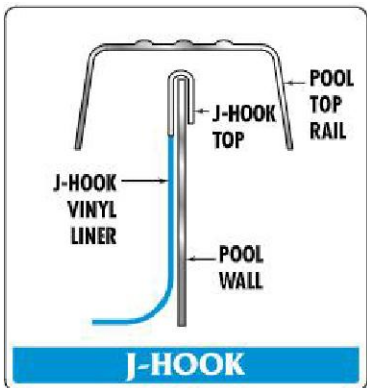

5. Examine in er to make sure that there are no openings in the seam or any visible holes.

6. Lift the sides of the liner and drape over the wall leaving liner loose. Fasten the liner using the plastic coping. it may be necessary to use a counter weight on one end of pool, then pull on opposite end to stretch liner across the floor. For beaded liners, simply snap the liner bead into liner receptor.

## FOUR WAYS TO INSTALL POOL LINER:

The most common above ground pool liner installation. For pools with wall heights from 48"-52".

Beaded liners simplify liner replacement -no disassembly of pool required! Also great for assuring proper liner alignment. For pools with wall heights from 48"-52".

If you desire a J-Hook type installation you will need to use our UniBead liners which can be installed as either Beaded or J-Hook.

UniBead liners can be used as either a J-Hook or Beaded/Hung liner. Can be used in place of a 52 Over lap liner.