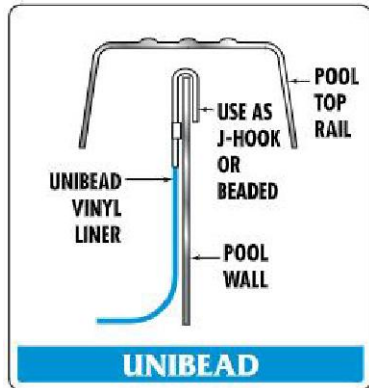

5. Examine in er to make sure that there are no openings in the seam or any visible holes.

6. Lift the sides of the liner and drape over the wall leaving liner loose. Fasten the liner using the plastic coping. it may be necessary to use a counter weight on one end of pool, then pull on opposite end to stretch liner across the floor. For beaded liners, simply snap the liner bead into liner receptor.

## FOUR WAYS TO INSTALL POOL LINER:

The most common above ground pool liner installation. For pools with wall heights from 48"-52".

Beaded liners simplify liner replacement -no disassembly of pool required! Also great for assuring proper liner alignment. For pools with wall heights from 48"-52".

If you desire a J-Hook type installation you will need to use our UniBead liners which can be installed as either Beaded or J-Hook.

UniBead liners can be used as either a J-Hook or Beaded/Hung liner. Can be used in place of a 52 Over lap liner.