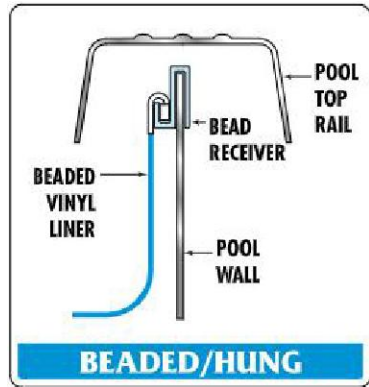

5. Examine in er to make sure that there are no openings in the seam or any visible holes.

6. Lift the sides of the liner and drape over the wall leaving liner loose. Fasten the liner using the plastic coping. it may be necessary to use a counter weight on one end of pool, then pull on opposite end to stretch liner across the floor. For beaded liners, simply snap the liner bead into liner receptor.

## FOUR WAYS TO INSTALL POOL LINER:

The most common above ground pool liner installation. For pools with wall heights from 48"-52".

Beaded liners simplify liner replacement -no disassembly of pool required! Also great for assuring proper liner alignment. For pools with wall heights from 48"-52".

If you desire a J-Hook type installation you will need to use our UniBead liners which can be installed as either Beaded or J-Hook.

UniBead liners can be used as either a J-Hook or Beaded/Hung liner. Can be used in place of a 52 Over lap liner.