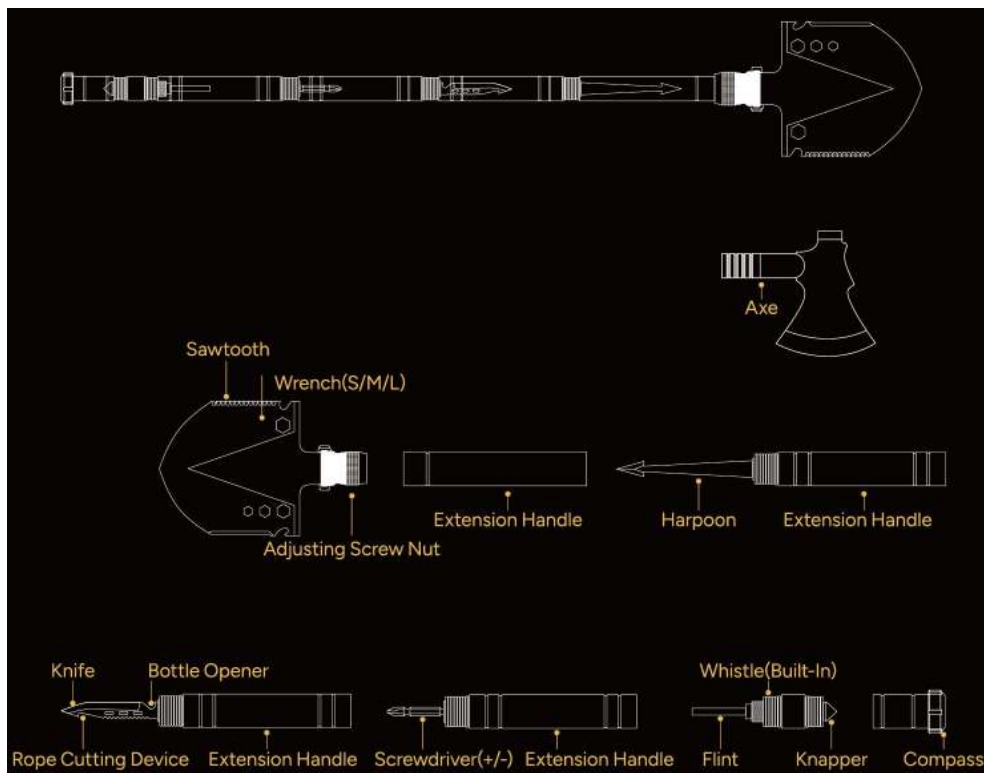

3. Remove Rust Regularly: Use steel wool or a wire brush to clean off any rust spots as they appear.

General Use for:

Basic Uses: Securing Tents and Shelters: Use the paracord to tie down your tent to keep it steadfast against the wind.

Making Traps and Fishing Lines: Createsnares to catch food or a fishing line for a fresh meal.

Tool Functionality Determined by Target Object

Note: This diagram is for illustrative purposes only on how to install axes, shovels, and other tools. The actual shape of the products shall be as per the items received. If the product you purchased does not include an axe or shovel, please skip their installation.

PART LIST

No.	Name and Qty	Picture	Note
1	Shovel+ Sheath 1pcs		Dig, hoe, or trench with this robust shovel. Sheath it to prevent wear when moving camp.
2	Extension Tubes 1pcs		Extend the handles of your axe or shovel for extra leverage and reach.
3	Knife Attachment 1pcs		Securely fits onto your handle, transforming it into a spear for hunting or protection.
5	Whistle/Fire Starter 1pcs		Signal for help with the whistle or start a fire with ease using the fire starter component.
6	Screwdriver 1pcs		Slotted and Phillips head tips