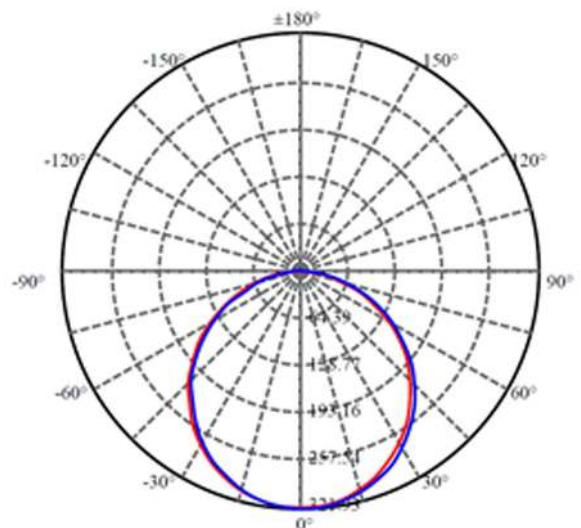

- Easy Installation
- Non-dimmable
- No maintenance required
- Φ125mm Cutout size
- Ideal for replacing traditional CFL downlights

Order Code	66358
<b>General Data</b>	
Diffuser Type	PS
<b>Geometric Data</b>	
Height (mm)	38mm including driver
Diameter (mm)	Φ140mm
Cut-Hole (mm)	Φ125mm
Weight (g)	105g
<b>Electric Data</b>	
Wattage	12W
Voltage	220-240V
Power Factor	>0.5
Operating Frequency	TBC
<b>Photometric Data</b>	
Total Luminous Flux (lm)	900 lm
CRI	>80
CCT	6500K – Daylight
Luminous Intensity (cd)	320 Cd
Beam Angle (°)	110°
Lifetime(L70)	15000 hrs
Operating Temperature	-20-40°C

**Order Code**

66358

**Product Description**

LED recessed downlight 12W 6500K DL 900lm 220-240V (125/140mm) open wire

**Technical Packaging Details**

Giftbox Barcode	4895117963586
Inner Carton Barcode	TBC
Outer Carton Barcode	24895117963580
Pack Dimensions (LxWxH)	140x140x43mm
Pack Weight	TBC
Carton Qty (Shipping Unit)	24
Carton Dimensions (LxWxH)	433x292x191mm
Cartons/Layer	TBC
Layers/Pallet	TBC
Units/Pallet	TBC