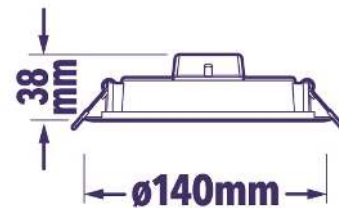

- Easy Installation
- Non-dimmable
- No maintenance required
- Φ125mm Cutout size
- Ideal for replacing traditional CFL downlights

Order Code	66358
<b>General Data</b>	
Diffuser Type	PS
<b>Geometric Data</b>	
Height (mm)	38mm including driver
Diameter (mm)	Φ140mm
Cut-Hole (mm)	Φ125mm
Weight (g)	105g
<b>Electric Data</b>	
Wattage	12W
Voltage	220-240V
Power Factor	>0.5
Operating Frequency	TBC
<b>Photometric Data</b>	
Total Luminous Flux (lm)	900 lm
CRI	>80
CCT	6500K – Daylight
Luminous Intensity (cd)	320 Cd
Beam Angle (°)	110°
Lifetime(L70)	15000 hrs
Operating Temperature	-20-40°C

**Order Code**

66358

**Product Description**

LED recessed downlight 12W 6500K DL 900lm 220-240V (125/140mm) open wire

**Technical Packaging Details**

Giftbox Barcode	4895117963586
Inner Carton Barcode	TBC
Outer Carton Barcode	24895117963580
Pack Dimensions (LxWxH)	140x140x43mm
Pack Weight	TBC
Carton Qty (Shipping Unit)	24
Carton Dimensions (LxWxH)	433x292x191mm
Cartons/Layer	TBC
Layers/Pallet	TBC
Units/Pallet	TBC