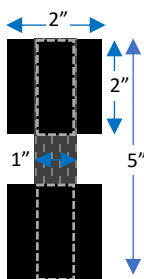

5 of 33 Parts
(4-9)

Plastic Strips - 18 Parts (36-42)

- | | | |
|--|--|---|
| <ul style="list-style-type: none"> 36 37 38 39 40 41 42 | | <ul style="list-style-type: none"> Part #36 Thigh Front – QTY 2 Part #37 Thigh Back – QTY 2 Part #38 Shin Front – QTY 2 Part #39 - Shin Back – QTY 2 Part #40 – Forearm – QTY 4 Part #41 – Bicep – QTY 4 Part #42 - Shoulder Strap Reinforcement – QTY 2 |
|--|--|---|

Strapping System

25 Pieces

Qty 1
1" x 6" Webbing
2" x 2" Hook

Qty 6
2" x 6" Elastic
2" x 2" Hook

Qty 3
2" x 5" Elastic
2" x 2" Hook

Qty 2
1" x 6" Elastic
2" x 2" Hook

Qty 2
1" x 8" Elastic Loop
2" x 2" Hook

Qty 2
1" x 7" Webbing
1" x 6" Elastic
2" x 2" Hook

Qty 2
1" x 10" Elastic
2" x 2" Hook

Qty 1
1" x 16" Webbing
2" x 3" Hook
Qty 1 Female Snap.

Qty 1
1" x 16" Webbing
2" x 3" Hook
On Part #06

Qty 2
1" x 5" Webbing
2" x 2" Hook
On Part #06.