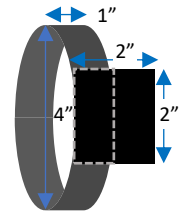

5 of 33 Parts
(4-9)

Plastic Strips - 18 Parts (36-42)

- | | | |
|--|--|---|
| <ul style="list-style-type: none"> 36 37 38 39 40 41 42 | | <ul style="list-style-type: none"> Part #36 Thigh Front – QTY 2 Part #37 Thigh Back – QTY 2 Part #38 Shin Front – QTY 2 Part #39 - Shin Back – QTY 2 Part #40 – Forearm – QTY 4 Part #41 – Bicep – QTY 4 Part #42 - Shoulder Strap Reinforcement – QTY 2 |
|--|--|---|

Strapping System

25 Pieces

Qty 1
1" x 6" Webbing
2" x 2" Hook

Qty 6
2" x 6" Elastic
2" x 2" Hook

Qty 3
2" x 5" Elastic
2" x 2" Hook

Qty 2
1" x 6" Elastic
2" x 2" Hook

Qty 2
1" x 8" Elastic Loop
2" x 2" Hook

Qty 2
1" x 7" Webbing
1" x 6" Elastic
2" x 2" Hook

Qty 2
1" x 10" Elastic
2" x 2" Hook

Qty 1
1" x 16" Webbing
2" x 3" Hook
Qty 1 Female Snap.

Qty 1
1" x 16" Webbing
2" x 3" Hook
On Part #06

Qty 2
1" x 5" Webbing
2" x 2" Hook
On Part #06.