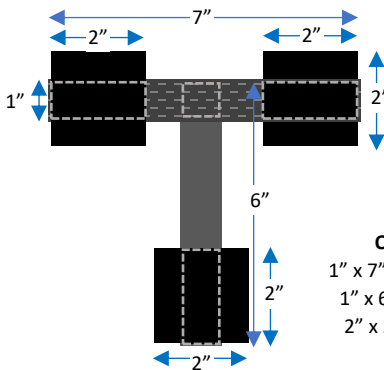

5 of 33 Parts
(4-9)

Plastic Strips - 18 Parts (36-42)

- | | | |
|--|--|---|
| <ul style="list-style-type: none"> 36 37 38 39 40 41 42 | | <ul style="list-style-type: none"> Part #36 Thigh Front – QTY 2 Part #37 Thigh Back – QTY 2 Part #38 Shin Front – QTY 2 Part #39 - Shin Back – QTY 2 Part #40 – Forearm – QTY 4 Part #41 – Bicep – QTY 4 Part #42 - Shoulder Strap Reinforcement – QTY 2 |
|--|--|---|

Strapping System

25 Pieces

Qty 1
1" x 6" Webbing
2" x 2" Hook

Qty 6
2" x 6" Elastic
2" x 2" Hook

Qty 3
2" x 5" Elastic
2" x 2" Hook

Qty 2
1" x 6" Elastic
2" x 2" Hook

Qty 2
1" x 8" Elastic Loop
2" x 2" Hook

Qty 2
1" x 7" Webbing
1" x 6" Elastic
2" x 2" Hook

Qty 2
1" x 10" Elastic
2" x 2" Hook

Qty 1
1" x 16" Webbing
2" x 3" Hook
Qty 1 Female Snap.

Qty 1
1" x 16" Webbing
2" x 3" Hook
On Part #06

Qty 2
1" x 5" Webbing
2" x 2" Hook
On Part #06.