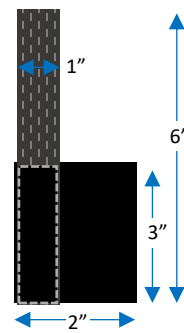

5 of 33 Parts
(4-9)

Plastic Strips - 18 Parts (36-42)

- | | | |
|--|--|---|
| <ul style="list-style-type: none"> 36 37 38 39 40 41 42 | | <ul style="list-style-type: none"> Part #36 Thigh Front – QTY 2 Part #37 Thigh Back – QTY 2 Part #38 Shin Front – QTY 2 Part #39 - Shin Back – QTY 2 Part #40 – Forearm – QTY 4 Part #41 – Bicep – QTY 4 Part #42 - Shoulder Strap Reinforcement – QTY 2 |
|--|--|---|

Strapping System

25 Pieces

Qty 1
1" x 6" Webbing
2" x 2" Hook

Qty 6
2" x 6" Elastic
2" x 2" Hook

Qty 3
2" x 5" Elastic
2" x 2" Hook

Qty 2
1" x 6" Elastic
2" x 2" Hook

Qty 2
1" x 8" Elastic Loop
2" x 2" Hook

Qty 2
1" x 7" Webbing
1" x 6" Elastic
2" x 2" Hook

Qty 2
1" x 10" Elastic
2" x 2" Hook

Qty 1
1" x 16" Webbing
2" x 3" Hook
Qty 1 Female Snap.

Qty 1
1" x 16" Webbing
2" x 3" Hook
On Part #06

Qty 2
1" x 5" Webbing
2" x 2" Hook
On Part #06.