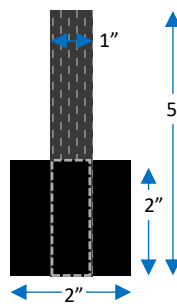

5 of 33 Parts
(4-9)

Plastic Strips - 18 Parts (36-42)

- | | | |
|--|--|---|
| <ul style="list-style-type: none"> 36 37 38 39 40 41 42 | | <ul style="list-style-type: none"> Part #36 Thigh Front – QTY 2 Part #37 Thigh Back – QTY 2 Part #38 Shin Front – QTY 2 Part #39 - Shin Back – QTY 2 Part #40 – Forearm – QTY 4 Part #41 – Bicep – QTY 4 Part #42 - Shoulder Strap Reinforcement – QTY 2 |
|--|--|---|

Strapping System

25 Pieces

Qty 1
1" x 6" Webbing
2" x 2" Hook

Qty 6
2" x 6" Elastic
2" x 2" Hook

Qty 3
2" x 5" Elastic
2" x 2" Hook

Qty 2
1" x 6" Elastic
2" x 2" Hook

Qty 2
1" x 8" Elastic Loop
2" x 2" Hook

Qty 2
1" x 7" Webbing
1" x 6" Elastic
2" x 2" Hook

Qty 2
1" x 10" Elastic
2" x 2" Hook

Qty 1
1" x 16" Webbing
2" x 3" Hook
Qty 1 Female Snap.

Qty 1
1" x 16" Webbing
2" x 3" Hook
On Part #06

Qty 2
1" x 5" Webbing
2" x 2" Hook
On Part #06.

Qty 1
1" x 6" Elastic
Qty 2 Female Snaps
On Part #05

Qty 2
1" x 11" Webbing
2" x 4" Hook
Qty 2 Female Snaps.

Strapping System Location

Strapping System Location

Strapping System Location

**STAR
WARS™**

PAGE LEFT INTENTIONALLY BLANK