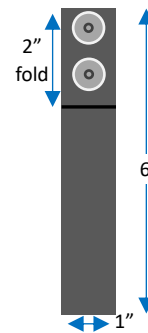

5 of 33 Parts
(4-9)

Plastic Strips - 18 Parts (36-42)

- | | | |
|--|--|---|
| <ul style="list-style-type: none"> 36 37 38 39 40 41 42 | | <ul style="list-style-type: none"> Part #36 Thigh Front – QTY 2 Part #37 Thigh Back – QTY 2 Part #38 Shin Front – QTY 2 Part #39 - Shin Back – QTY 2 Part #40 – Forearm – QTY 4 Part #41 – Bicep – QTY 4 Part #42 - Shoulder Strap Reinforcement – QTY 2 |
|--|--|---|

Qty 2
1" x 7" Webbing
1" x 6" Elastic
2" x 2" Hook

Qty 2
1" x 10" Elastic
2" x 2" Hook

Qty 1
1" x 16" Webbing
2" x 3" Hook
Qty 1 Female Snap.

Qty 1
1" x 16" Webbing
2" x 3" Hook
On Part #06

Qty 2
1" x 5" Webbing
2" x 2" Hook
On Part #06.

Qty 1
1" x 6" Elastic
Qty 2 Female Snaps
On Part #05

Qty 2
1" x 11" Webbing
2" x 4" Hook
Qty 2 Female Snaps.

Strapping System Location

Strapping System Location

Strapping System Location

**STAR
WARS™**

PAGE LEFT INTENTIONALLY BLANK