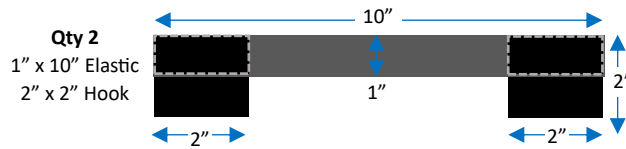

Qty 2
1" x 10" Elastic
2" x 2" Hook