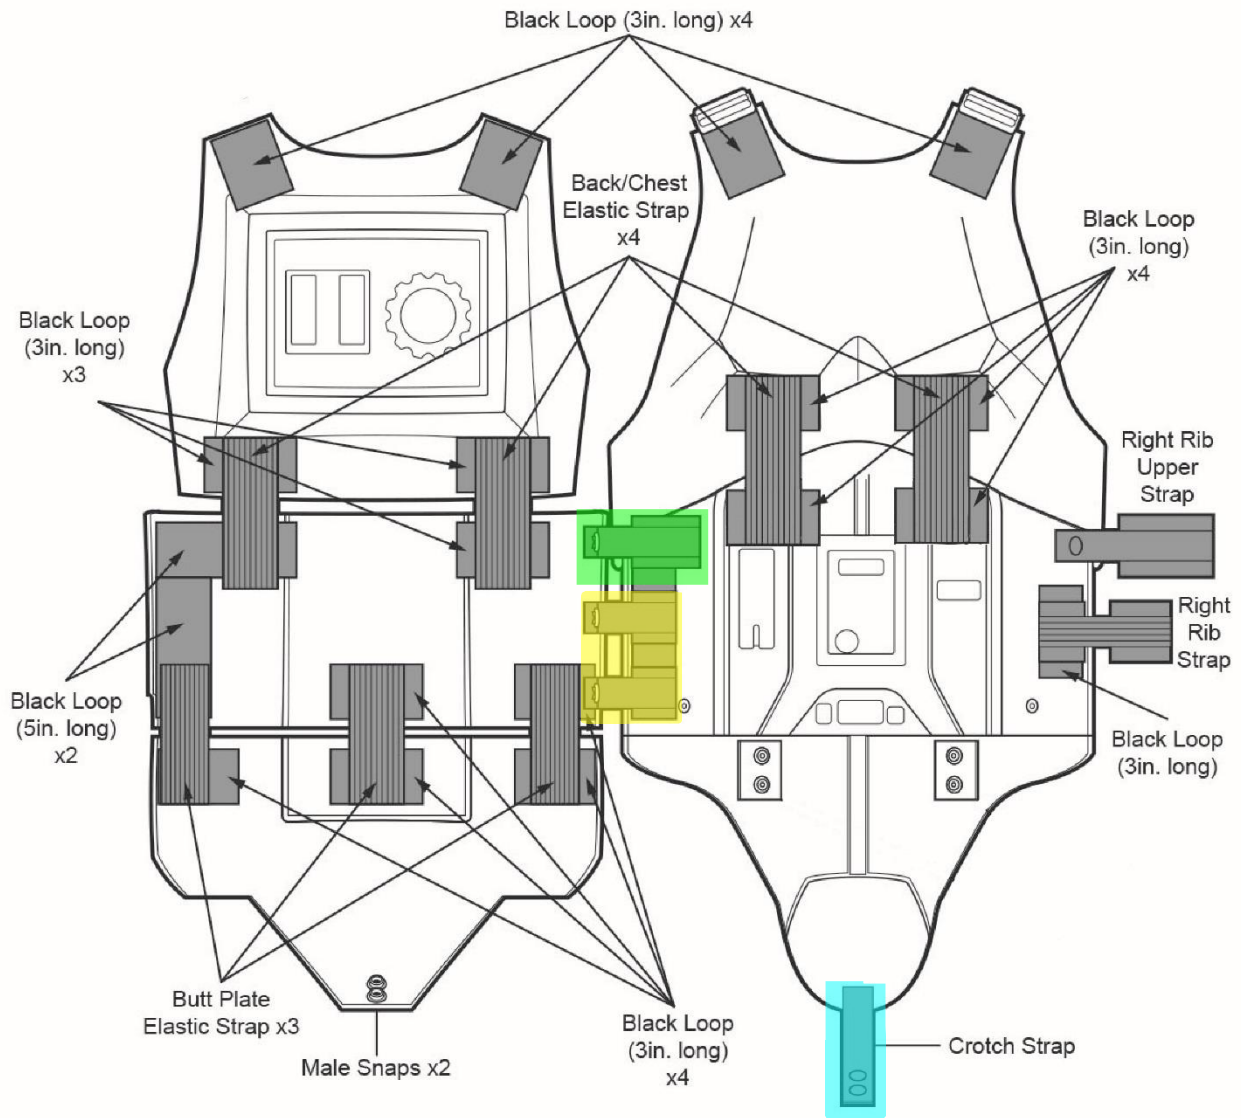

Qty 2
1" x 7" Webbing
1" x 6" Elastic
2" x 2" Hook

Qty 2
1" x 10" Elastic
2" x 2" Hook

Qty 1
1" x 16" Webbing
2" x 3" Hook
Qty 1 Female Snap.

Qty 1
1" x 16" Webbing
2" x 3" Hook
On Part #06

Qty 2
1" x 5" Webbing
2" x 2" Hook
On Part #06.

Qty 1
1" x 6" Elastic
Qty 2 Female Snaps
On Part #05

Qty 2
1" x 11" Webbing
2" x 4" Hook
Qty 2 Female Snaps.

Strapping System Location

Strapping System Location

Strapping System Location

**STAR
WARS™**

PAGE LEFT INTENTIONALLY BLANK