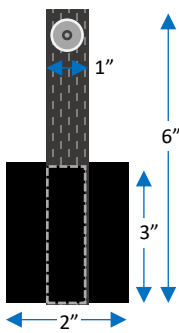

5 of 33 Parts
(4-9)

Plastic Strips - 18 Parts (36-42)

- | | | |
|--|--|---|
| <ul style="list-style-type: none"> 36 37 38 39 40 41 42 | | <ul style="list-style-type: none"> Part #36 Thigh Front – QTY 2 Part #37 Thigh Back – QTY 2 Part #38 Shin Front – QTY 2 Part #39 - Shin Back – QTY 2 Part #40 – Forearm – QTY 4 Part #41 – Bicep – QTY 4 Part #42 - Shoulder Strap Reinforcement – QTY 2 |
|--|--|---|

Strapping System

25 Pieces

Qty 1
1" x 6" Webbing
2" x 2" Hook

Qty 6
2" x 6" Elastic
2" x 2" Hook

Qty 3
2" x 5" Elastic
2" x 2" Hook

Qty 2
1" x 6" Elastic
2" x 2" Hook

Qty 2
1" x 8" Elastic Loop
2" x 2" Hook

Qty 2
1" x 7" Webbing
1" x 6" Elastic
2" x 2" Hook

Qty 2
1" x 10" Elastic
2" x 2" Hook

Qty 1
1" x 16" Webbing
2" x 3" Hook
Qty 1 Female Snap.

Qty 1
1" x 16" Webbing
2" x 3" Hook
On Part #06

Qty 2
1" x 5" Webbing
2" x 2" Hook
On Part #06.