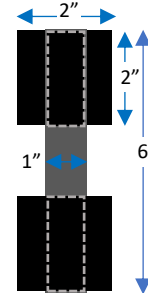

5 of 33 Parts
(4-9)

Plastic Strips - 18 Parts (36-42)

- | | | |
|--|--|---|
| <ul style="list-style-type: none"> 36 37 38 39 40 41 42 | | <ul style="list-style-type: none"> Part #36 Thigh Front – QTY 2 Part #37 Thigh Back – QTY 2 Part #38 Shin Front – QTY 2 Part #39 - Shin Back – QTY 2 Part #40 – Forearm – QTY 4 Part #41 – Bicep – QTY 4 Part #42 - Shoulder Strap Reinforcement – QTY 2 |
|--|--|---|

Strapping System

25 Pieces

Qty 1
1" x 6" Webbing
2" x 2" Hook

Qty 6
2" x 6" Elastic
2" x 2" Hook

Qty 3
2" x 5" Elastic
2" x 2" Hook

Qty 2
1" x 6" Elastic
2" x 2" Hook

Qty 2
1" x 8" Elastic Loop
2" x 2" Hook

Qty 2
1" x 7" Webbing
1" x 6" Elastic
2" x 2" Hook

Qty 2
1" x 10" Elastic
2" x 2" Hook

Qty 1
1" x 16" Webbing
2" x 3" Hook
Qty 1 Female Snap.

Qty 1
1" x 16" Webbing
2" x 3" Hook
On Part #06

Qty 2
1" x 5" Webbing
2" x 2" Hook
On Part #06.