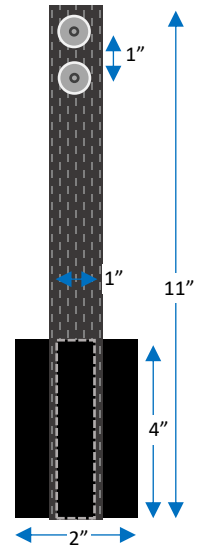

5 of 33 Parts
(4-9)

Plastic Strips - 18 Parts (36-42)

- | | | |
|--|--|---|
| <ul style="list-style-type: none"> 36 37 38 39 40 41 42 | | <ul style="list-style-type: none"> Part #36 Thigh Front – QTY 2 Part #37 Thigh Back – QTY 2 Part #38 Shin Front – QTY 2 Part #39 - Shin Back – QTY 2 Part #40 – Forearm – QTY 4 Part #41 – Bicep – QTY 4 Part #42 - Shoulder Strap Reinforcement – QTY 2 |
|--|--|---|

Strapping System

25 Pieces

Qty 1
1" x 6" Webbing
2" x 2" Hook

Qty 6
2" x 6" Elastic
2" x 2" Hook

Qty 3
2" x 5" Elastic
2" x 2" Hook

Qty 2
1" x 6" Elastic
2" x 2" Hook

Qty 2
1" x 8" Elastic Loop
2" x 2" Hook

Qty 2
1" x 7" Webbing
1" x 6" Elastic
2" x 2" Hook

Qty 2
1" x 10" Elastic
2" x 2" Hook

Qty 1
1" x 16" Webbing
2" x 3" Hook
Qty 1 Female Snap.

Qty 1
1" x 16" Webbing
2" x 3" Hook
On Part #06

Qty 2
1" x 5" Webbing
2" x 2" Hook
On Part #06.

Qty 1
1" x 6" Elastic
Qty 2 Female Snaps
On Part #05

Qty 2
1" x 11" Webbing
2" x 4" Hook
Qty 2 Female Snaps.

Strapping System Location

Strapping System Location

Strapping System Location

**STAR
WARS™**

PAGE LEFT INTENTIONALLY BLANK