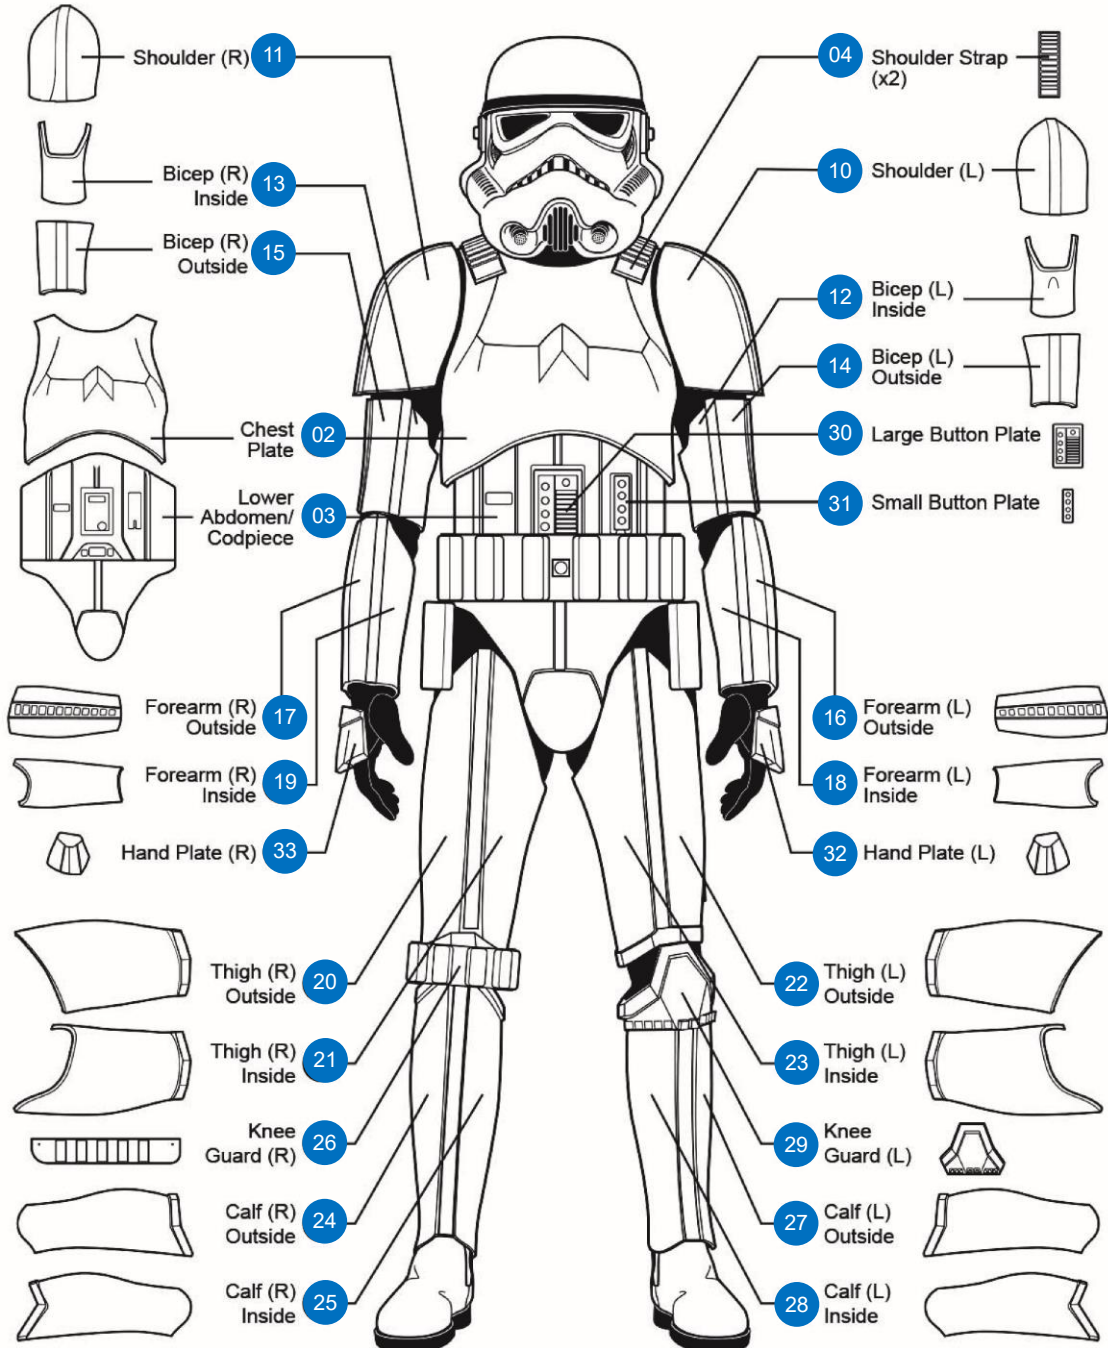

STAR WARS™

Stormtrooper Armor Kit

08-22-2023-v1

© & TM Lucasfilm Ltd.

PARTS LIST

28 of 33 Parts

2-4,10-33

PARTS LIST

5 of 33 Parts
(4-9)

Plastic Strips - 18 Parts (36-42)

- | | | |
|--|--|---|
| <ul style="list-style-type: none"> 36 37 38 39 40 41 42 | | <ul style="list-style-type: none"> Part #36 Thigh Front – QTY 2 Part #37 Thigh Back – QTY 2 Part #38 Shin Front – QTY 2 Part #39 - Shin Back – QTY 2 Part #40 – Forearm – QTY 4 Part #41 – Bicep – QTY 4 Part #42 - Shoulder Strap Reinforcement – QTY 2 |
|--|--|---|

Strapping System

25 Pieces

Qty 1
1" x 6" Webbing
2" x 2" Hook

Qty 6
2" x 6" Elastic
2" x 2" Hook

Qty 3
2" x 5" Elastic
2" x 2" Hook

Qty 2
1" x 6" Elastic
2" x 2" Hook

Qty 2
1" x 8" Elastic Loop
2" x 2" Hook

Qty 2
1" x 7" Webbing
1" x 6" Elastic
2" x 2" Hook

Qty 2
1" x 10" Elastic
2" x 2" Hook

Qty 1
1" x 16" Webbing
2" x 3" Hook
Qty 1 Female Snap.

Qty 1
1" x 16" Webbing
2" x 3" Hook
On Part #06

Qty 2
1" x 5" Webbing
2" x 2" Hook
On Part #06.