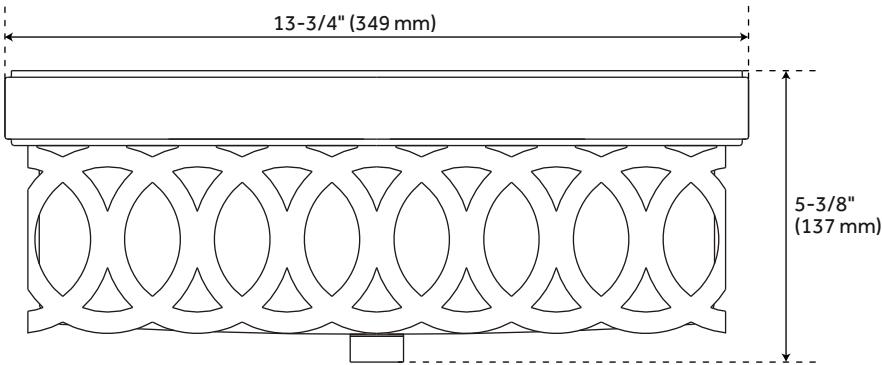

SPOTSWOOD FLUSH-MOUNT CEILING LIGHT - SINGLE LIGHT - POLISHED NICKEL

SKU: 440714

FEATURES

Installation Type: Ceiling Mount
Design: Modern
Product Finish: Polished Nickel
Material: Glass
Width: 13-3/4"
Height: 5-3/8"
Mounting Hardware Included: Yes
Reversible Mounting: No
Shade Finish: White Opal
Shade Material: Glass
Number of Bulbs: 1
Base Plate Width: 13-3/4"
Location Type: Suitable for Dry Locations
Bulbs Included: No
Bulb Type: Medium E-26
Wattage per Bulb: 60

CODES/STANDARDS

UL 1598 / CSA C22.2 No 250.0

Code:
REVISED 12/28/2021

SPOTSWOOD SINGLE LIGHT FLUSH-MOUNT CEILING LIGHT - POLISHED NICKEL

SKU: 440714

All dimensions and specifications are nominal and may vary. Use actual products for accuracy in critical situations.