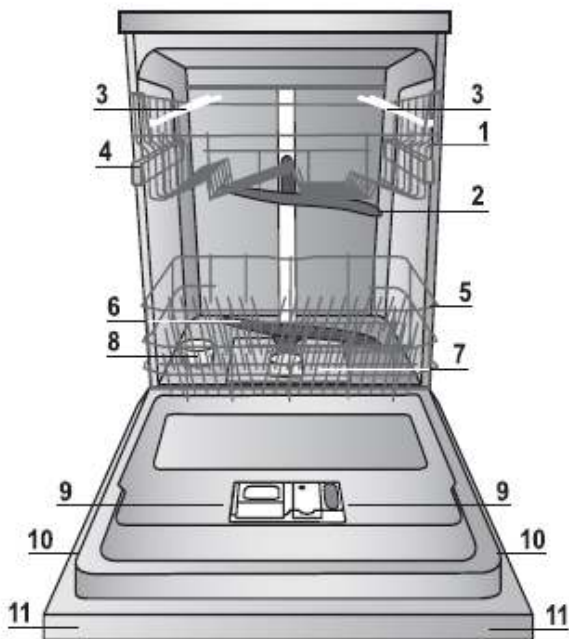

Operating Instructions – Dishwasher Indesit DIF 04B1

Overall view

1. Upper rack
2. Upper sprayer arm
3. Tip-up dispensers
4. Rack height adjuster
5. Lower rack
6. Lower sprayer arm
7. Washing filter
8. Salt dispenser
9. Detergent dispenser, rinse-aid dispenser and Active Oxygen device*
10. Data plate
11. Control panel***

Control Panel

Wash cycles

Wash Cycle	Drying	Options	Wash Cycle Duration	Water Consumption (l/ cycle)	Energy Consumption (kWh/cycle)
Eco	Yes	No	03:10'	11,0	1,04
Intensive 	Yes	No	02:30'	16,5	1,65
Normal 	Yes	No	02:00'	16,0	1,35
Prewash 	No	No	00:10'	4,0	0,01