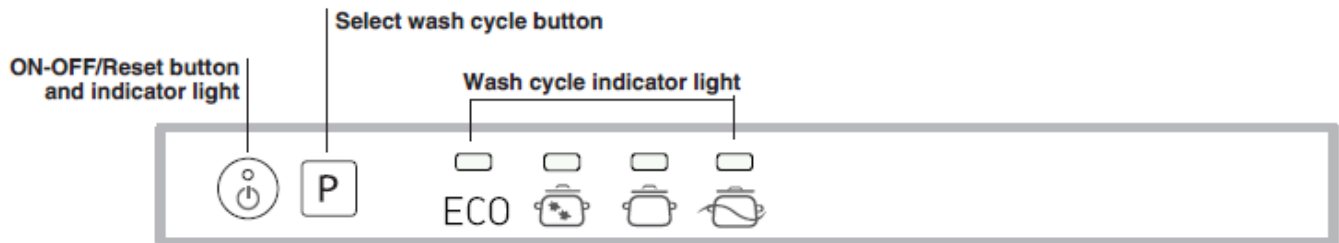

Control Panel

Wash cycles

Wash Cycle	Drying	Options	Wash Cycle Duration	Water Consumption (l/ cycle)	Energy Consumption (kWh/cycle)
Eco	Yes	No	03:10'	11,0	1,04
Intensive	Yes	No	02:30'	16,5	1,65
Normal	Yes	No	02:00'	16,0	1,35
Prewash	No	No	00:10'	4,0	0,01