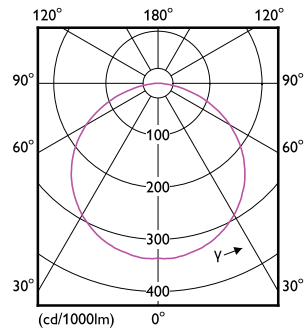

Corepro LED Strip

Initial Performance (IEC Compliant)

Luminous flux tolerance	+/-10%
Initial chromaticity	(0.4578, 0.4101) 5SDCM
Power consumption tolerance	+/-10%

Over Time Performance (IEC Compliant)

Median useful life L70B50	35.000 hour(s)

Application Conditions

Maximum dim level	10% (depends on dimmer, ELV)

Product Data

Order product name	CorePro LEDstrip 12.3W827 1450LM/M 5M

Full product name	CorePro LEDstrip 12.3W827 1450LM/M 5M
Full product code	871951434424200
Order code	929002695902
Material Nr. (12NC)	929002695902
Numerator - Quantity Per Pack	1
Net Weight (Piece)	0.100 kg
EAN/UPC - Product/Case	8719514344242
Numerator - Packs per outer box	10
EAN/UPC - Case	8719514344259

Dimensional drawing

Photometric data

General uniform lighting - CorePro LEDstrip 12.3W827 1450LM/M 5M

Light Distribution Diagram - CorePro LEDstrip 12.3W827 1450LM/M 5M