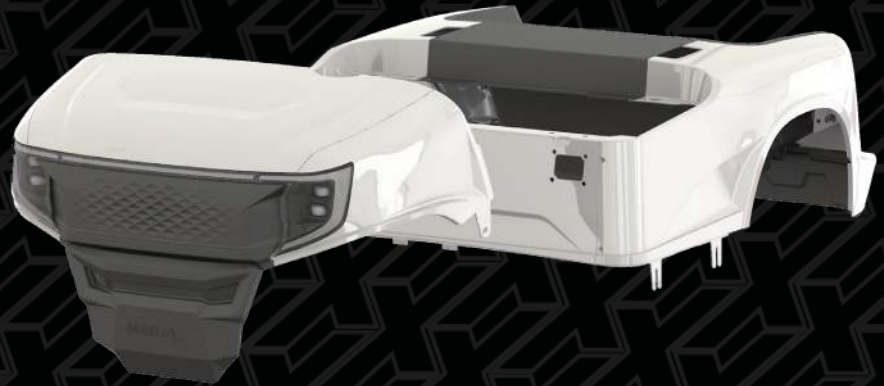

MADJAX APEX

FULL BODY KIT

Includes:

- Front cowl with continuous LUX DRL & black grille
- Rear body with bagwell
- Full LUX Light Kit standard, with added reverse lights

FITMENT

E-Z-GO RXV (2008-Up)

FEATURES

- Premium automotive-inspired, modular, multi-piece unit, available in mold-in color & paint finish
- Compatible with MadJax Genesis series & GTW Mach Series rear seat kits
- Eco-friendly injection-molded body made of durable and 100% recyclable polypropylene plastic
- LED Lux light kit with automotive-style projector lights
- Continuous DRL along entire length of the cowl

COLOR OPTIONS

MOLD-IN

Aqua

Colorado
Slate

Black

White

PAINTED

Deep Sea
Metallic