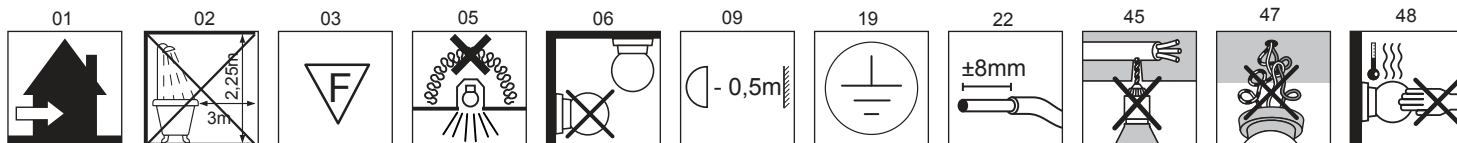

Technical parameters

Dimensions: Ø 600mm ↑ 70mm
Light color: 2700-6500K
Power consumption: 53W
Luminous flux: 3640lm
Lighting time: 50,000 hours
Source input voltage: AC 100-240V 50-60Hz
CRI(Ra) Color rendering index: >86
Warranty period: 3 years
Dimmable: yes
Protocol: Zigbee 3.0
Material: aluminum, metal, plastic

Immax NEO PASTEL SLIM 60 x 7cm 53W Zigbee 3.0
Smart ceiling light
Inteligentné stropné svetidlo
Intelligente Deckenleuchte

EN - Technical parameters

Dimensions: Ø 600mm ↓ 70mm
Light color: 2700-6500K
Power consumption: 53W
Luminous flux: 3640lm
Lighting time: 50,000 hours
Source input voltage: AC 100-240V 50-60Hz
CRI(Ra) Color rendering index: >86
Warranty period: 3 years
Dimmable: yes
Protocol: Zigbee 3.0
Material: aluminum, metal, plastic