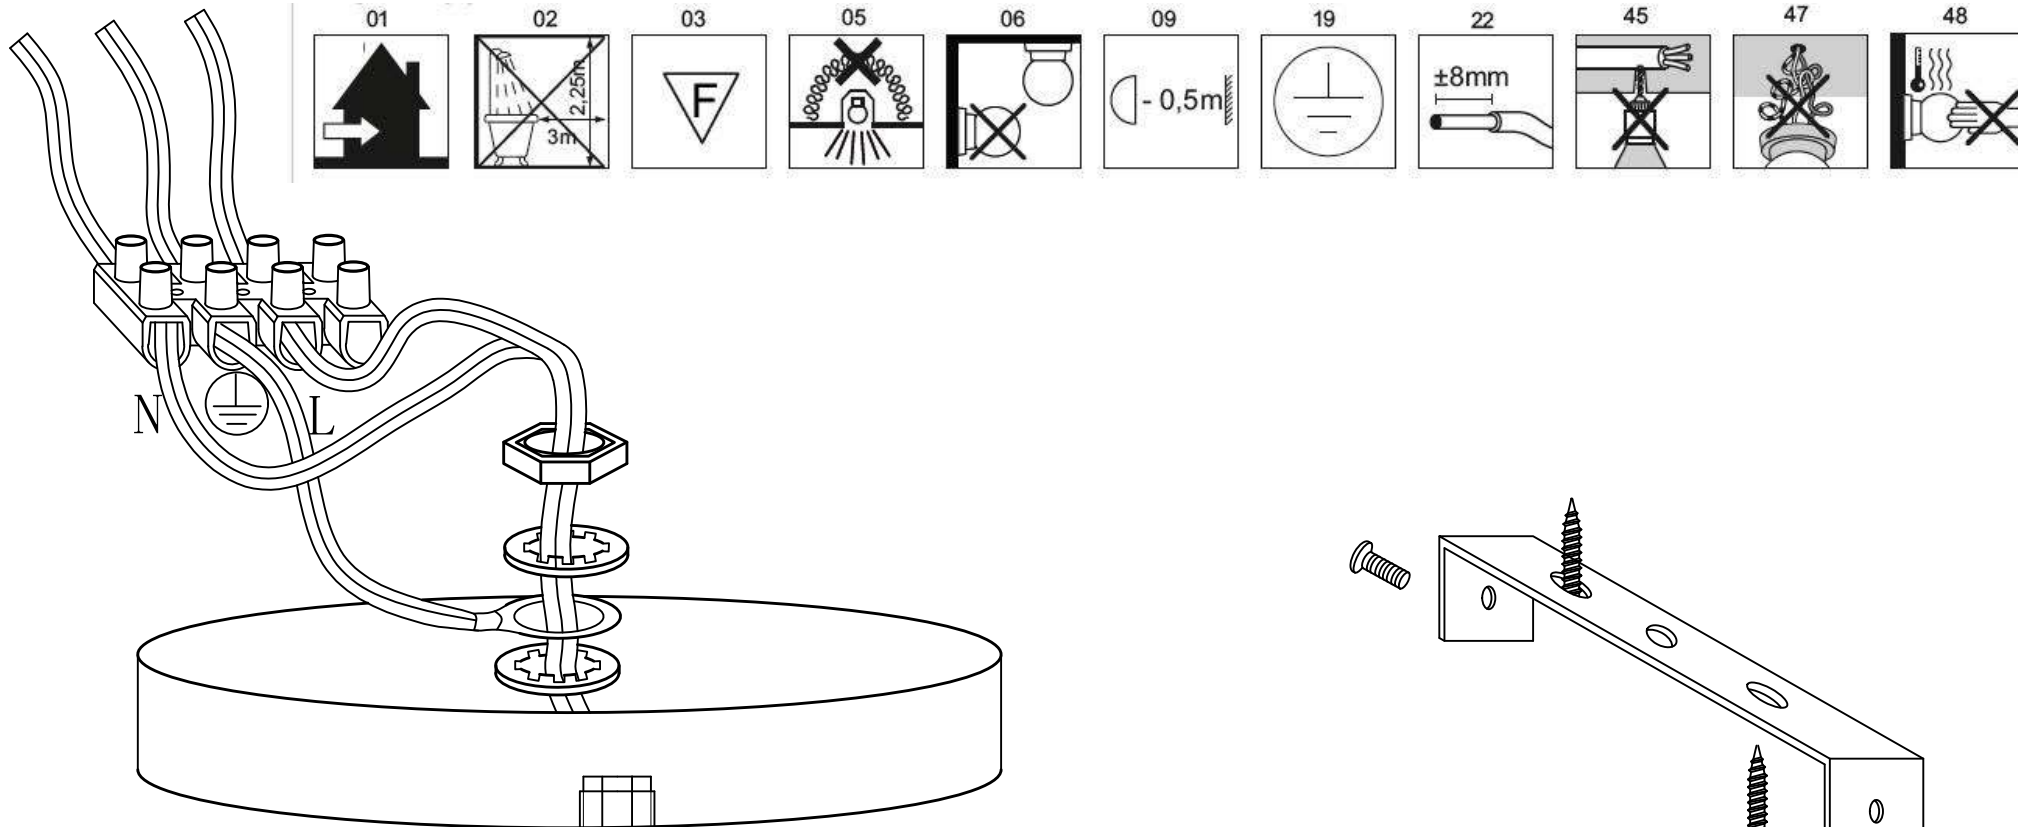

LIKVIDACE - výrobek nesmí být likvidován s komunálním odpadem. Pro správnou likvidaci výrobku jej odevzdejte na určených sběrných místech. ASEKOL: AK-016010, WEEE-Reg.-Nr. DE 88927148

LIQUIDATION - the product must not be disposed of with municipal waste. To dispose of the product properly, take it to the designated collection points. ASEKOL: AK-016010, WEEE-Reg.-No. DE 88927148

VERFLÜSSIGUNG - Das Produkt darf nicht über den Hausmüll entsorgt werden. Um das Produkt ordnungsgemäß zu entsorgen, bringen Sie es zu den dafür vorgesehenen Sammelstellen. ASEKOL: AK-016010, WEEE-Reg.-Nr. DE 88927148