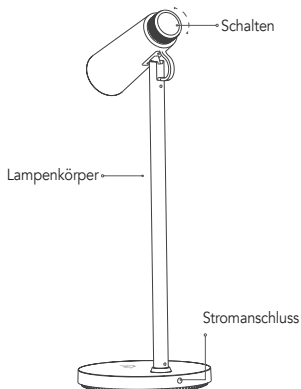

Lesen Sie vor der Verwendung des Produkts die Bedienungsanleitung sorgfältig durch und bewahren Sie sie für den späteren Gebrauch auf. Benutzen Sie die Lampe gemäß den Anweisungen. Wenn Sie Fragen haben oder Beratung benötigen, kontaktieren Sie uns bitte unter support@immax.eu

PRODUKTBESCHREIBUNG

LAMPENFUNKTION

Qi-Wireless-Ladegerät:
Drahtloses Qi-Laden für elektronische Produkte, die dem Qi-Protokoll entsprechen

Anpassen der Helligkeit per Drehregler und Ändern der drei CCT-
Farbtemperaturen der weißen Lichtfarbe