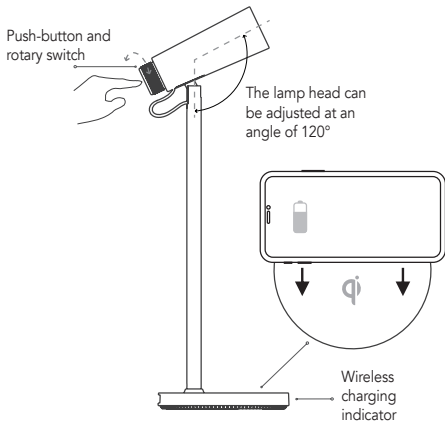

INSTRUCTIONS

PUSH-BUTTON SWITCH

Press the switch briefly to turn the lamp on and off.
Press and hold to cycle through the CCT color temperature:
warm / natural / cool.

ROTARY SWITCH

Adjust the brightness by turning the switch clockwise to increase the brightness and counterclockwise to decrease the brightness.

NOTE

Product images are for reference only.
The product image may be displayed with slight differences from the actual product.

WARNING

- Cleaning the surface - wipe the lamp with a dry, soft cotton cloth, do not use any other cleaning agents.
- The light source is irreplaceable.
- If the product malfunctions, do not repair or disassemble the product yourself, mechanical damage could occur and the product loses its right to claim management. You can contact the manufacturer for maintenance.

TECHNICAL SPECIFICATIONS

Material: ABS + metal
Number of LEDs: 2835 18pcs (cold 12pcs, warm 6pcs)
Stmievanie: Stmievanie: Yes
Qi wireless charging: 5W
Luminous flux: 150lm warm/cold, 300lm natural
Light color: 3000K/4200K/5500K (warm/natural/cold)
Qi charging power: 5W
Total power consumption: 12W
Input power: 12W: DC12V/1A
Input voltage: 100-240 VAC, 50/60 Hz
Operating temperature: 50/-20°C
CRI(Ra) RA >85
IP20
Weight: 490 g
Dimensions: 36.5 x 13 x 13 cm
Package dimensions: color box size: 16*16*43 cm
Package contents: lamp, adapter, user manual

PRODUCT WARRANTY

The warranty service of this product is strictly in accordance with consumer regulations and the law on product quality in the Czech Republic.