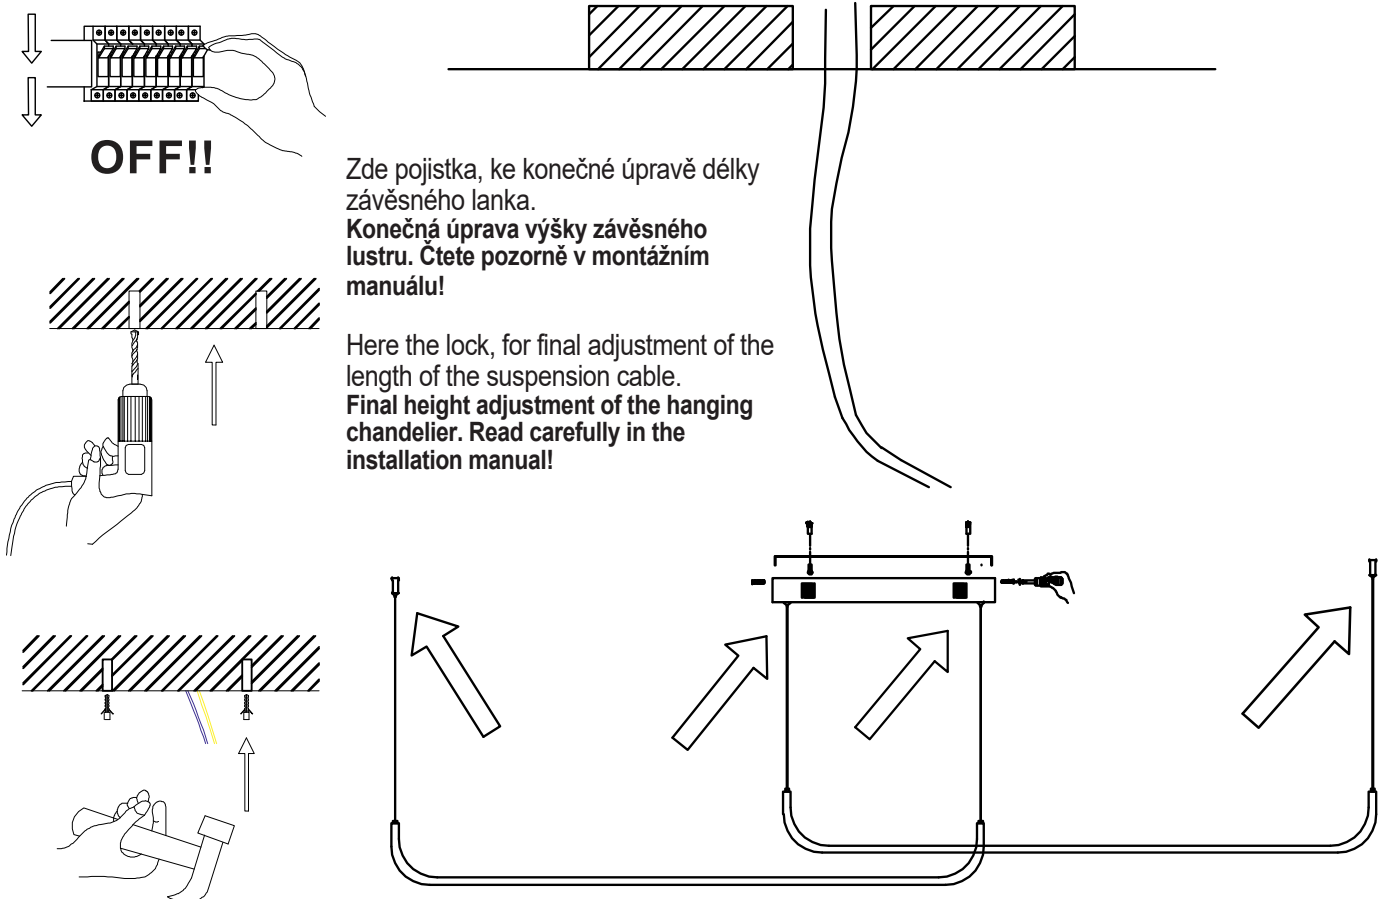

LIKVIDACE - výrobek nesmí být likvidován s komunálním odpadem. Pro správnou likvidaci výrobku jej odevzdejte na určených sběrných místech. ASEKOL:

AK-016010, WEEE-Reg.-Nr. DE 88927148

LIQUIDATION - the product must not be disposed of with municipal waste. To dispose of the product properly, take it to the designated collection points. ASEKOL:

AK-016010, WEEE-Reg.-No. DE 88927148