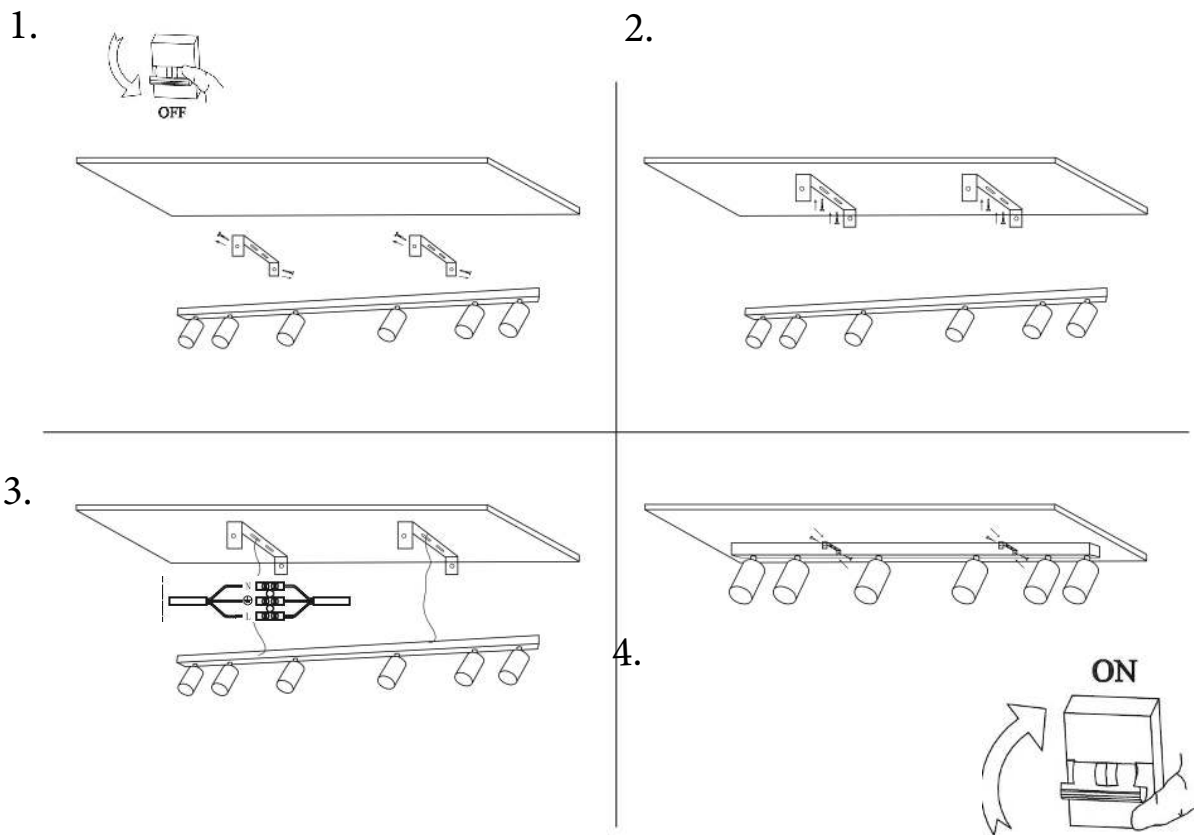

08305L - Immax PUNTO-6 stropní, nástěnné bodové svítidlo pro zdroj typu GU10, měděné

Immax PUNTO-6 ceiling and wall spotlight for GU10 source, copper

Technické parametry:

Materiál: hliník, kov, plast
Barva svítidla: měď / růžové zlato + černá
Patice: pro žárovky GU10
Příkon: max 6 x 9W
Vstupní napětí: AC 220-230V 50-60Hz
Rozměry těla lampy: D5,5 x 9,3cm
Rozměry základny: 59 x 5,5 x 2,5cm
Záruční lhůta: 2 roky

Obsah balení , svítidlo, instalační manuál

Před použitím výrobku si pečlivě přečtěte uživatelský návod a uchovejte jej pro další použití.

Produkt list

Poznámka: Obrázky produktu jsou pouze orientační.

Obrázek produktu může být zobrazen s drobnými rozdíly oproti skutečnému výrobku.

EN

Technical parameters:

Material: aluminium, metal, plastic
Luminaire colour: copper / rose gold + black
Socket: for GU10 bulbs
Power consumption: max 6 x 9W
Input voltage: AC 220-230V 50-60Hz
Dimensions of lamp body: D5,5 x 9,3cm
Base dimensions: 59 x 5,5 x 2.5cm
Warranty period: 2 years

Package contents: light fixture , installation manual

Please read the user manual carefully before using the product and keep it. Keep the user manual for future reference.

Product Data Sheet

Note: The product pictures are for reference only.

The product picture may show slight differences from the actual product.

Likvidace - Po skončení technické životnosti svítidla proveďte před jeho likvidací odpojení od elektrického přívodu, rozebrání a separaci jednotlivých částí. Tříděný odpad předejte organizaci oprávněné k likvidaci odpadu.ASEKOL: AK-016010, WEEE-Reg.-No. DE 88927148 Disposal

At the end of the technical life of the luminaire, disconnect the luminaire from the power supply, disassemble and separate the individual parts before disposal. Hand over the separated waste to a waste disposal organisation.ASEKOL: AK-016010, WEEE-Reg.-No. DE 88927148

Výrobce / Dovoze: IMMAX, Teslova 1179/2,
702 00 Ostrava - Přívoz , EU

CZ - MONTÁŽNÍ MANUÁL

1. Před instalací svítidla vypněte pojistky.
2. Aby bylo možné tento produkt bezpečně nainstalovat, jsou vyžadovány minimálně 2 osoby.
3. Elektroinstalační práce smí provádět jen kvalifikovaný pracovník dle ČSN.
4. Vybalte svítidlo z transportního obalu a rozložte svítidlo na měkkou podložku
5. Pokud jste se ujistili, že je elektrina bezpečně vypnuta, můžete se pustit do samotné instalace svítidla. Při montáži postupujte dle přiloženého originálního obrázkového návodu od výrobce.
6. Při nesprávné montáži či zásahu do svítidla dochází k ukončení záruky na svítidlo
7. **Snadná výměna žárovky** – pro pohodlnější instalaci nové žárovky je možné odšroubovat válcovité tělo svítidla. Každá hlavice je samostatně odnímatelná.
8. **Výměna kovového kroužku** – odšroubujte černý vnitřní kroužek a nahraďte jej zlatým.

Čištění a péče:

Povrch svítidla nevyžaduje zvláštní údržbu. Povrch svítidla stírejte pomocí měkké tkaniny nebo prachovky. **Více informací o výrobcích Immax nebo Immax NEO Smart** najdete na stránkách: www.immax.cz

EN - ASSEMBLY MANUAL

1. Switch off the fuses before installing the luminaire.
2. To install this product safely, a minimum of 2 persons are required.
3. Wiring work must only be carried out by a qualified worker in accordance with EN.
4. Unpack the luminaire from its transport packaging and unfold the luminaire on a soft mat
5. If you have made sure that the electricity is safely switched off, you can proceed with the actual installation of the luminaire. When installation, follow the attached original picture instructions from the manufacturer.
6. Improper installation or tampering with the luminaire will result in termination of the luminaire warranty
7. Easy bulb replacement - the cylindrical body of the luminaire can be unscrewed for easy installation of a new bulb. Each head can be removed individually.
8. Metal ring re

Cleaning and Care:

The surface of the luminaire does not require special maintenance. The surface of the luminaire Wipe with a soft cloth or dusting cloth.

For more information about Immax or Immax NEO Smart, please see on the website: www.immax.eu