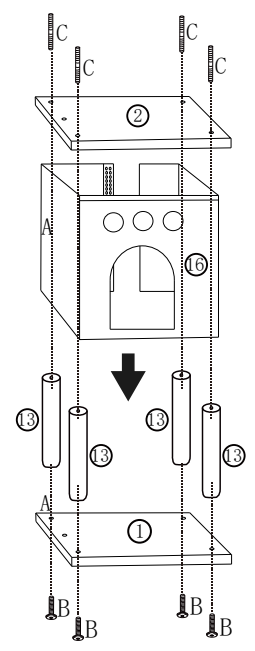

CAT TREE - Manual

Part List

| | | | | | | | |
|----|--|------|---------|----|--|-------|---------|
| 1 | | 1pc | 35*34cm | 12 | | 1pc | 28cm |
| 2 | | 1pc | 35*34cm | 13 | | 4pcs | 35cm |
| 3 | | 1pc | 35*34cm | 14 | | 4pcs | 30cm |
| 4 | | 1pc | 30*30cm | 15 | | 1pc | |
| 5 | | 1pc | 36*20cm | 16 | | 1pc | |
| 6 | | 1pc | Φ 28cm | A | | 4pcs | M8*16cm |
| 7 | | 1pc | 34*20cm | B | | 15pcs | M8*35cm |
| 8 | | 1pc | 34*20cm | C | | 6pcs | M8*80cm |
| 9 | | 1pc | 35*15cm | D | | 2pcs | |
| 10 | | 4pcs | 28cm | E | | 1pc | |
| 11 | | 1pc | 19cm | | | | |

Installation Steps

STEP 1

STEP 2

STEP 3

STEP 4

STEP 5