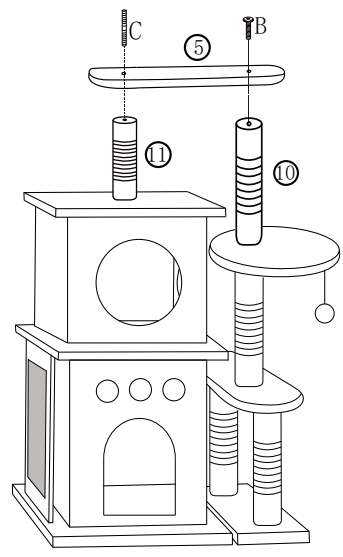

CAT TREE - Manual

Part List

| | | | | | | | |
|----|--|------|---------|----|--|-------|---------|
| 1 | | 1pc | 35*34cm | 12 | | 1pc | 28cm |
| 2 | | 1pc | 35*34cm | 13 | | 4pcs | 35cm |
| 3 | | 1pc | 35*34cm | 14 | | 4pcs | 30cm |
| 4 | | 1pc | 30*30cm | 15 | | 1pc | |
| 5 | | 1pc | 36*20cm | 16 | | 1pc | |
| 6 | | 1pc | Φ 28cm | A | | 4pcs | M8*16cm |
| 7 | | 1pc | 34*20cm | B | | 15pcs | M8*35cm |
| 8 | | 1pc | 34*20cm | C | | 6pcs | M8*80cm |
| 9 | | 1pc | 35*15cm | D | | 2pcs | |
| 10 | | 4pcs | 28cm | E | | 1pc | |
| 11 | | 1pc | 19cm | | | | |

Installation Steps

STEP 1

STEP 2

STEP 3

STEP 4

STEP 5