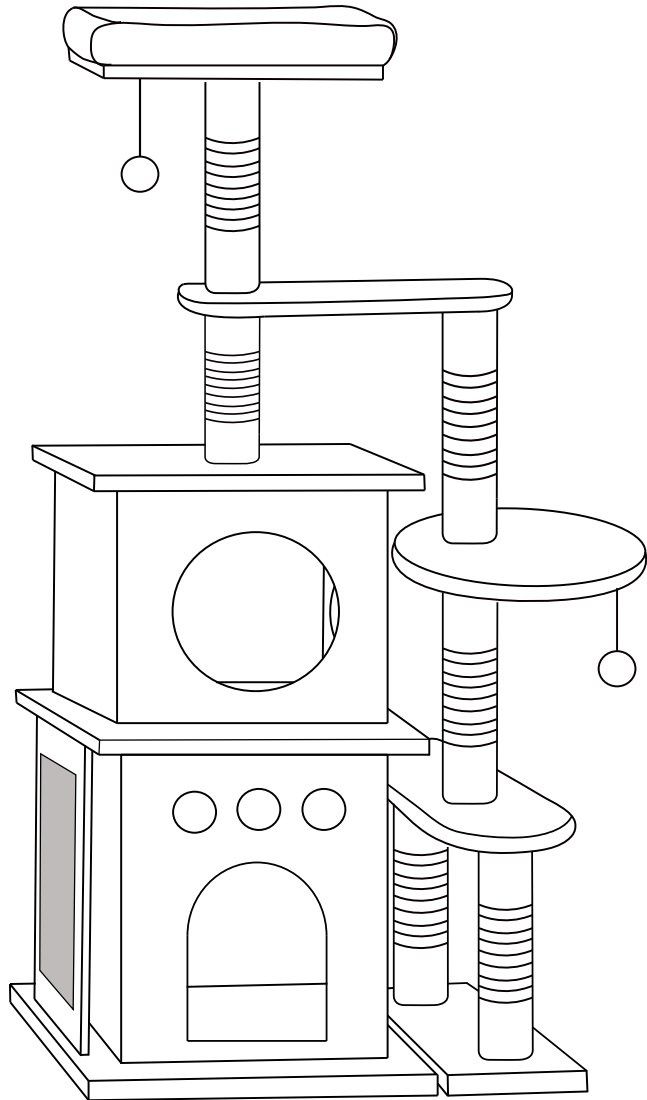

CAT TREE - Manual

Part List

| | | | | | | | |
|----|--|------|---------|----|--|-------|---------|
| 1 | | 1pc | 35*34cm | 12 | | 1pc | 28cm |
| 2 | | 1pc | 35*34cm | 13 | | 4pcs | 35cm |
| 3 | | 1pc | 35*34cm | 14 | | 4pcs | 30cm |
| 4 | | 1pc | 30*30cm | 15 | | 1pc | |
| 5 | | 1pc | 36*20cm | 16 | | 1pc | |
| 6 | | 1pc | Φ 28cm | A | | 4pcs | M8*16cm |
| 7 | | 1pc | 34*20cm | B | | 15pcs | M8*35cm |
| 8 | | 1pc | 34*20cm | C | | 6pcs | M8*80cm |
| 9 | | 1pc | 35*15cm | D | | 2pcs | |
| 10 | | 4pcs | 28cm | E | | 1pc | |
| 11 | | 1pc | 19cm | | | | |

Installation Steps

STEP 1

STEP 2

STEP 3

STEP 4

STEP 5