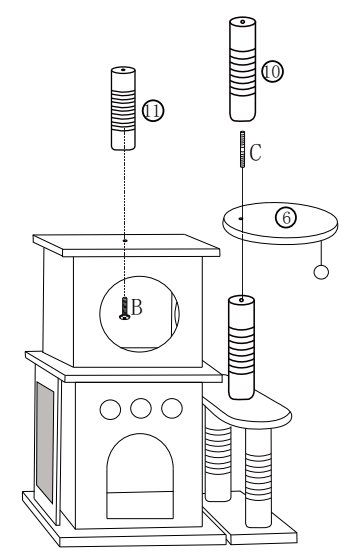

CAT TREE - Manual

Part List

| | | | | | | | |
|----|--|------|---------|----|--|-------|---------|
| 1 | | 1pc | 35*34cm | 12 | | 1pc | 28cm |
| 2 | | 1pc | 35*34cm | 13 | | 4pcs | 35cm |
| 3 | | 1pc | 35*34cm | 14 | | 4pcs | 30cm |
| 4 | | 1pc | 30*30cm | 15 | | 1pc | |
| 5 | | 1pc | 36*20cm | 16 | | 1pc | |
| 6 | | 1pc | Φ 28cm | A | | 4pcs | M8*16cm |
| 7 | | 1pc | 34*20cm | B | | 15pcs | M8*35cm |
| 8 | | 1pc | 34*20cm | C | | 6pcs | M8*80cm |
| 9 | | 1pc | 35*15cm | D | | 2pcs | |
| 10 | | 4pcs | 28cm | E | | 1pc | |
| 11 | | 1pc | 19cm | | | | |

Installation Steps

STEP 1

STEP 2

STEP 3

STEP 4

STEP 5