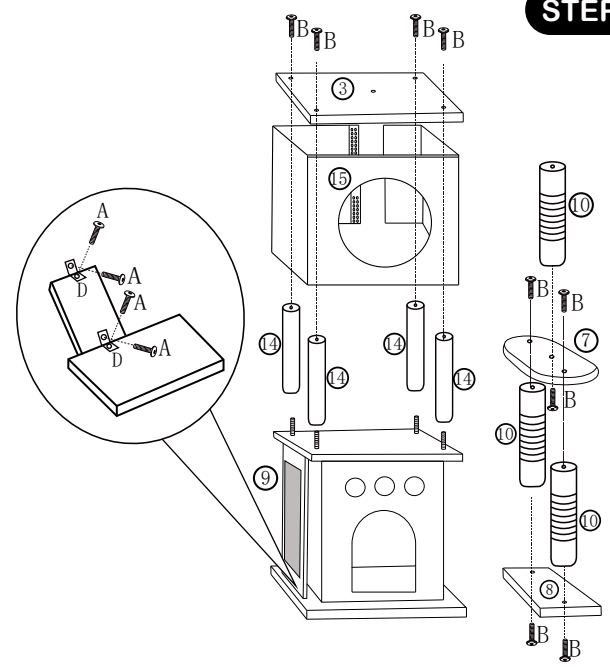

CAT TREE - Manual

Part List

| | | | | | | | |
|----|--|------|---------|----|--|-------|---------|
| 1 | | 1pc | 35*34cm | 12 | | 1pc | 28cm |
| 2 | | 1pc | 35*34cm | 13 | | 4pcs | 35cm |
| 3 | | 1pc | 35*34cm | 14 | | 4pcs | 30cm |
| 4 | | 1pc | 30*30cm | 15 | | 1pc | |
| 5 | | 1pc | 36*20cm | 16 | | 1pc | |
| 6 | | 1pc | Φ 28cm | A | | 4pcs | M8*16cm |
| 7 | | 1pc | 34*20cm | B | | 15pcs | M8*35cm |
| 8 | | 1pc | 34*20cm | C | | 6pcs | M8*80cm |
| 9 | | 1pc | 35*15cm | D | | 2pcs | |
| 10 | | 4pcs | 28cm | E | | 1pc | |
| 11 | | 1pc | 19cm | | | | |

Installation Steps

STEP 1

STEP 2

STEP 3

STEP 4

STEP 5