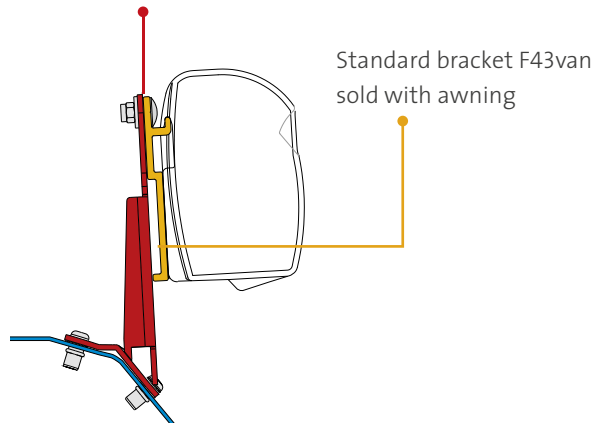

BRACKET INSTALLATION

The F43van awning comes standard with the corresponding brackets (in yellow).
The optional vehicle-specific brackets (in red) match the bracket in the awning.

Dedicated bracket Kit Ford Custom Lift Roof