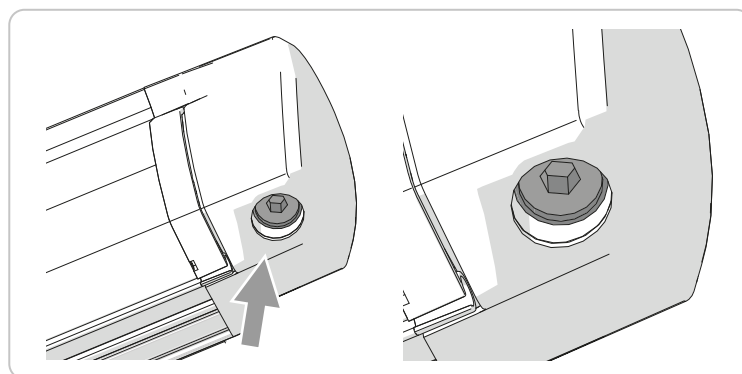

F43van

GENERAL INFORMATION

- Length: 270-310cm
- Extension: 225-250cm
- Canopy length: 257-287cm

CASE FINISHES:

- Deep Black

CANOPY FINISHES:

- Royal Grey

TECHNICAL FEATURES

- Standard bracket included, can be combined with vehicle-specific brackets
- Opening via winch with magnetic catch which is concealed in the cover, conveniently positioned due to the awning's mounting height on the van
- Awning opening with negative inclination to use the space at full height (max. 2.20m)
- LED provision in the case box, recessed front closure
- The compact shape of the awning once installed reduces the maximum height from the ground, granting access to parking spaces
- 3 guides: 2 concealed in the front and one in the case box
- Telescopic leg equipped with a reinforced joint and Secure Lock to adjust the height of the lead bar
- Optional, vehicle-specific bracket kits

ADVANTAGES

- Winch with magnetic catch
- Specially designed for campervan
- Compact shape
- Opening with negative inclination

MAGNETIC CATCH

Description	Awning length A	Canopy length B	Extension C	Shade surface	Weight	Item No.	EAN Code
F43van 270 Deep Black	270cm	257cm	225cm	6,9m ²	19,0kg	08833A01R	8004815452568
F43van 300 Deep Black	310cm	287cm	250cm	8,9m ²	21,5kg	08833B01R	8004815452575