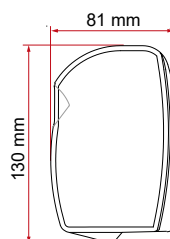

F43van

GENERAL INFORMATION

- Length: 270-310cm
- Extension: 225-250cm
- Canopy length: 257-287cm

CASE FINISHES:

- Deep Black

CANOPY FINISHES:

- Royal Grey

TECHNICAL FEATURES

- Standard bracket included, can be combined with vehicle-specific brackets
- Opening via winch with magnetic catch which is concealed in the cover, conveniently positioned due to the awning's mounting height on the van
- Awning opening with negative inclination to use the space at full height (max. 2.20m)
- LED provision in the case box, recessed front closure
- The compact shape of the awning once installed reduces the maximum height from the ground, granting access to parking spaces
- 3 guides: 2 concealed in the front and one in the case box
- Telescopic leg equipped with a reinforced joint and Secure Lock to adjust the height of the lead bar
- Optional, vehicle-specific bracket kits

ADVANTAGES

- Winch with magnetic catch
- Specially designed for campervan
- Compact shape
- Opening with negative inclination

MAGNETIC CATCH

Description	Awning length A	Canopy length B	Extension C	Shade surface	Weight	Item No.	EAN Code
F43van 270 Deep Black	270cm	257cm	225cm	6,9m ²	19,0kg	08833A01R	8004815452568
F43van 300 Deep Black	310cm	287cm	250cm	8,9m ²	21,5kg	08833B01R	8004815452575