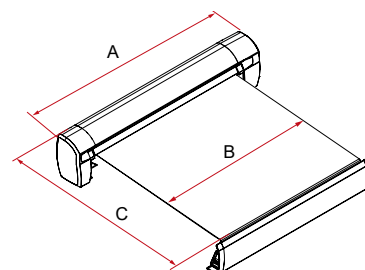

F43van

GENERAL INFORMATION

- Length: 270-310cm
- Extension: 225-250cm
- Canopy length: 257-287cm

CASE FINISHES:

- Deep Black

CANOPY FINISHES:

- Royal Grey

TECHNICAL FEATURES

- Standard bracket included, can be combined with vehicle-specific brackets
- Opening via winch with magnetic catch which is concealed in the cover, conveniently positioned due to the awning's mounting height on the van
- Awning opening with negative inclination to use the space at full height (max. 2.20m)
- LED provision in the case box, recessed front closure
- The compact shape of the awning once installed reduces the maximum height from the ground, granting access to parking spaces
- 3 guides: 2 concealed in the front and one in the case box
- Telescopic leg equipped with a reinforced joint and Secure Lock to adjust the height of the lead bar
- Optional, vehicle-specific bracket kits

ADVANTAGES

- Winch with magnetic catch
- Specially designed for campervan
- Compact shape
- Opening with negative inclination

MAGNETIC CATCH

Description	Awning length A	Canopy length B	Extension C	Shade surface	Weight	Item No.	EAN Code
F43van 270 Deep Black	270cm	257cm	225cm	6,9m ²	19,0kg	08833A01R	8004815452568
F43van 300 Deep Black	310cm	287cm	250cm	8,9m ²	21,5kg	08833B01R	8004815452575