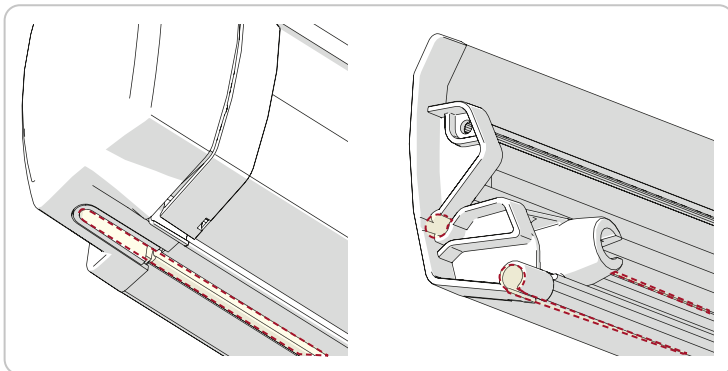

- Standard bracket included, can be combined with vehicle-specific brackets
- Opening via winch with magnetic catch which is concealed in the cover, conveniently positioned due to the awning's mounting height on the van
- Awning opening with negative inclination to use the space at full height (max. 2.20m)
- LED provision in the case box, recessed front closure
- The compact shape of the awning once installed reduces the maximum height from the ground, granting access to parking spaces
- 3 guides: 2 concealed in the front and one in the case box
- Telescopic leg equipped with a reinforced joint and Secure Lock to adjust the height of the lead bar
- Optional, vehicle-specific bracket kits

ADVANTAGES

- Winch with magnetic catch
- Specially designed for campervan
- Compact shape
- Opening with negative inclination

MAGNETIC CATCH

Description	Awning length A	Canopy length B	Extension C	Shade surface	Weight	Item No.	EAN Code
F43van 270 Deep Black	270cm	257cm	225cm	6,9m ²	19,0kg	08833A01R	8004815452568
F43van 300 Deep Black	310cm	287cm	250cm	8,9m ²	21,5kg	08833B01R	8004815452575

ACCESSORIES

- Room Van Premium
- Blocker Pro 260 Van
- Blocker
- Sun View XL 100/260
- Side Block
- Shade Sun View
- Rafter Led Van
- Tie Down
- Patio-Mat / Light
- Kit Led Strip Awning F43van
- Kit Awning Pegs
- Kit Awning Plate
- Kit Awning Hangers
- Kit Rain Guard

GUIDE

LED PREDISPOSITION

- WINCH MAGNETIC CATCH
- PERFECT CLOSING
- ONE WAY ROLL
- TRIPLE GUIDE
- SECURE LOCK