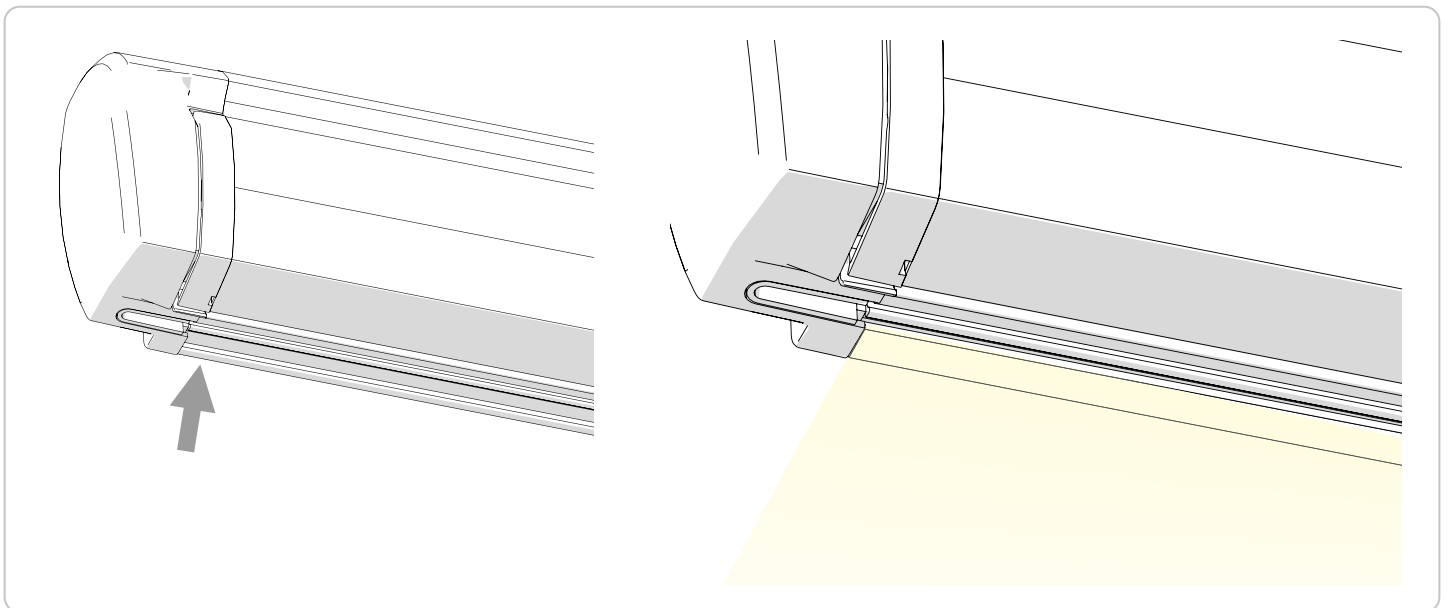

- Standard bracket included, can be combined with vehicle-specific brackets
- Opening via winch with magnetic catch which is concealed in the cover, conveniently positioned due to the awning's mounting height on the van
- Awning opening with negative inclination to use the space at full height (max. 2.20m)
- LED provision in the case box, recessed front closure
- The compact shape of the awning once installed reduces the maximum height from the ground, granting access to parking spaces
- 3 guides: 2 concealed in the front and one in the case box
- Telescopic leg equipped with a reinforced joint and Secure Lock to adjust the height of the lead bar
- Optional, vehicle-specific bracket kits

ADVANTAGES

- Winch with magnetic catch
- Specially designed for campervan
- Compact shape
- Opening with negative inclination

MAGNETIC CATCH

Description	Awning length A	Canopy length B	Extension C	Shade surface	Weight	Item No.	EAN Code
F43van 270 Deep Black	270cm	257cm	225cm	6,9m ²	19,0kg	08833A01R	8004815452568
F43van 300 Deep Black	310cm	287cm	250cm	8,9m ²	21,5kg	08833B01R	8004815452575

BRACKET INSTALLATION

The F43van awning comes standard with the corresponding brackets (in yellow).
The optional vehicle-specific brackets (in red) match the bracket in the awning.

Dedicated bracket Kit Ford Custom Lift Roof

GUIDE

LED PREDISPOSITION

- WINCH MAGNETIC CATCH
- PERFECT CLOSING
- ONE WAY ROLL
- TRIPLE GUIDE
- SECURE LOCK