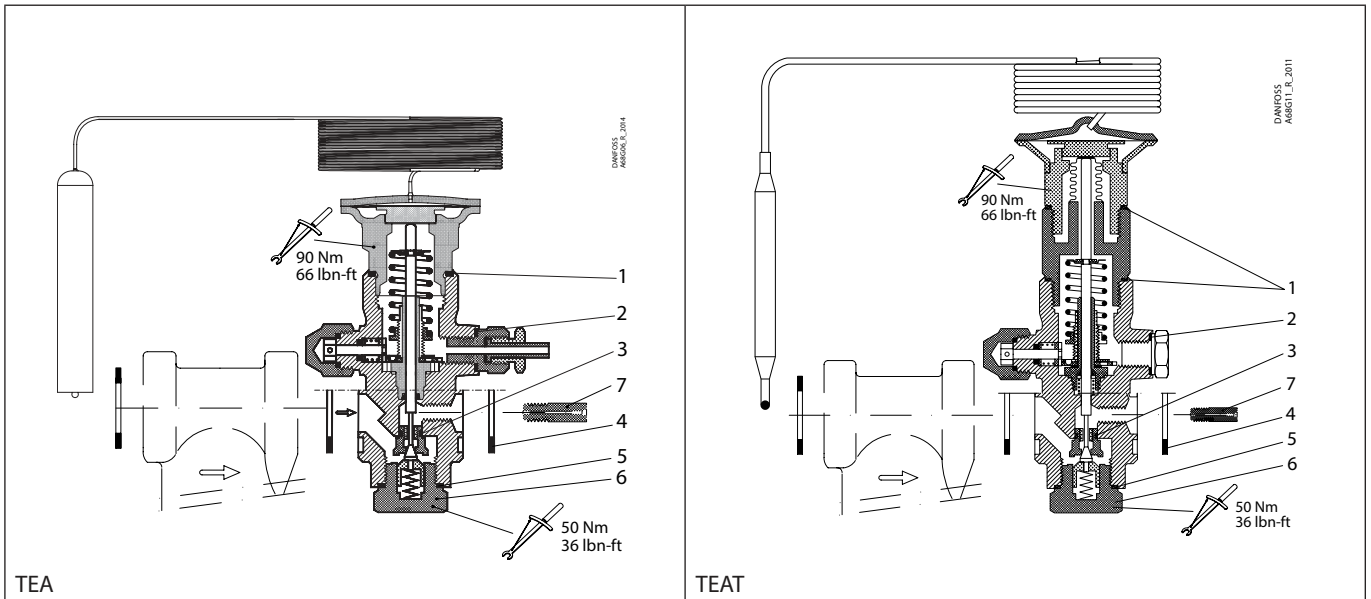

Installation guide – Spare parts and accessories

Repair kit, orifice | Code numbers: 068G2050, 068G2051, 068G2052, 068G2053, 068G2054, 068G2055, 068G2056, 068G2057, 068G2058, 068G2059  
TEA, TEAT, TEVA and TEAQ, Size 20 and 85

<p><b>1</b></p> <p>▬ = Alu.</p> <p>Total no. = 2</p>	<p><b>2</b></p> <p>▬ = Alu.</p> <p>Total no. = 1</p>	<p><b>3 (size 20)</b></p> <p>Total no. = 1</p>	<p><b>3 (size 85)</b></p> <p>Total no. = 1</p>	<p><b>4 (size 20)</b></p> <p>▬ = Fibre</p> <p>Total no. = 3</p>
<p><b>4 (size 85)</b></p> <p>▬ = Fibre</p> <p>Total no. = 3</p>	<p><b>5</b></p> <p>▬ = Alu.</p> <p>Total no. = 1</p>	<p><b>6</b></p> <p>Total no. = 1</p>	<p><b>7</b></p> <p>Included in the repair kit <b>068G2050</b> only</p> <p>Total no. = 1</p>	