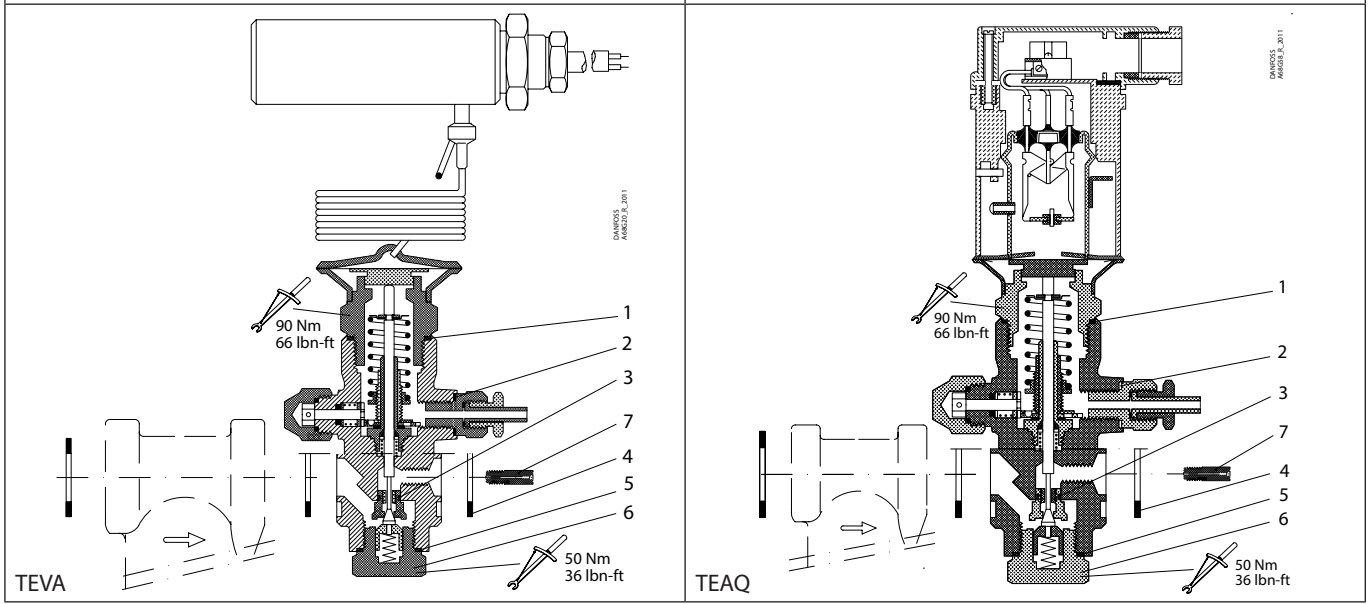

Installation guide – Spare parts and accessories

Repair kit, orifice | Code numbers: 068G2050, 068G2051, 068G2052, 068G2053, 068G2054, 068G2055, 068G2056, 068G2057, 068G2058, 068G2059  
TEA, TEAT, TEVA and TEAQ, Size 20 and 85

<p><b>1</b></p> <p>▬ = Alu.</p> <p>Total no. = 2</p>	<p><b>2</b></p> <p>▬ = Alu.</p> <p>Total no. = 1</p>	<p><b>3 (size 20)</b></p> <p>Total no. = 1</p>	<p><b>3 (size 85)</b></p> <p>Total no. = 1</p>	<p><b>4 (size 20)</b></p> <p>▬ = Fibre</p> <p>Total no. = 3</p>
<p><b>4 (size 85)</b></p> <p>▬ = Fibre</p> <p>Total no. = 3</p>	<p><b>5</b></p> <p>▬ = Alu.</p> <p>Total no. = 1</p>	<p><b>6</b></p> <p>Total no. = 1</p>	<p><b>7</b></p> <p>Included in the repair kit <b>068G2050</b> only</p> <p>Total no. = 1</p>	