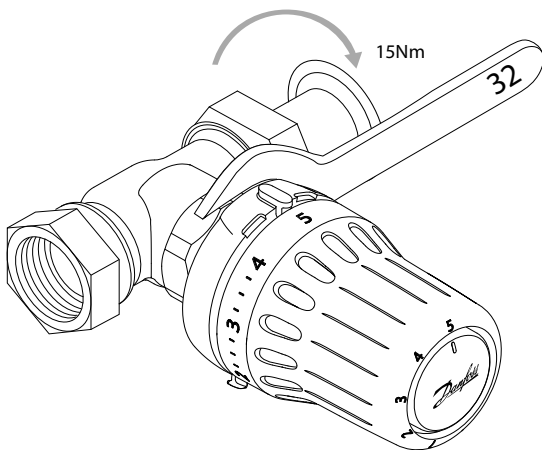

Danfoss React™ M30x1,5 with RLV-KB

SENSOR Installation | Montage | Installation | Instalación

1.

2.

3.

Danfoss A/S

Climate Solutions • danfoss.com • +45 7488 2222

Any information, including, but not limited to information on selection of product, its application or use, product design, weight, dimensions, capacity or any other technical data in product manuals, catalogues descriptions, advertisements, etc. and whether made available in writing, orally, electronically, online or via download, shall be considered informative, and is only binding if and to the extent, explicit reference is made in a quotation or order confirmation. Danfoss cannot accept any responsibility for possible errors in catalogues, brochures, videos and other material. Danfoss reserves the right to alter its products without notice. This also applies to products ordered but not delivered provided that such alterations can be made without changes to form, fit or function of the product.

All trademarks in this material are property of Danfoss A/S or Danfoss group companies. Danfoss and the Danfoss logo are trademarks of Danfoss A/S. All rights reserved.