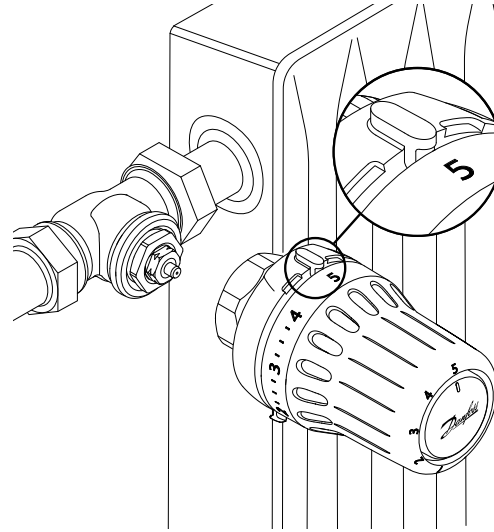

Danfoss React™ M30x1,5 with RLV-KB

SENSOR Installation | Montage | Installation | Instalación

1.

2.

3.

Danfoss A/S

Climate Solutions • danfoss.com • +45 7488 2222

Any information, including, but not limited to information on selection of product, its application or use, product design, weight, dimensions, capacity or any other technical data in product manuals, catalogues descriptions, advertisements, etc. and whether made available in writing, orally, electronically, online or via download, shall be considered informative, and is only binding if and to the extent, explicit reference is made in a quotation or order confirmation. Danfoss cannot accept any responsibility for possible errors in catalogues, brochures, videos and other material. Danfoss reserves the right to alter its products without notice. This also applies to products ordered but not delivered provided that such alterations can be made without changes to form, fit or function of the product.

All trademarks in this material are property of Danfoss A/S or Danfoss group companies. Danfoss and the Danfoss logo are trademarks of Danfoss A/S. All rights reserved.