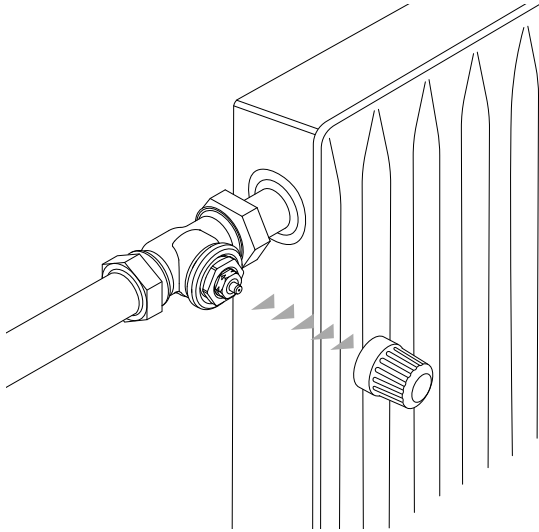

Danfoss React™ M30x1,5 with RLV-KB

SENSOR Installation | Montage | Installation | Instalación

1.