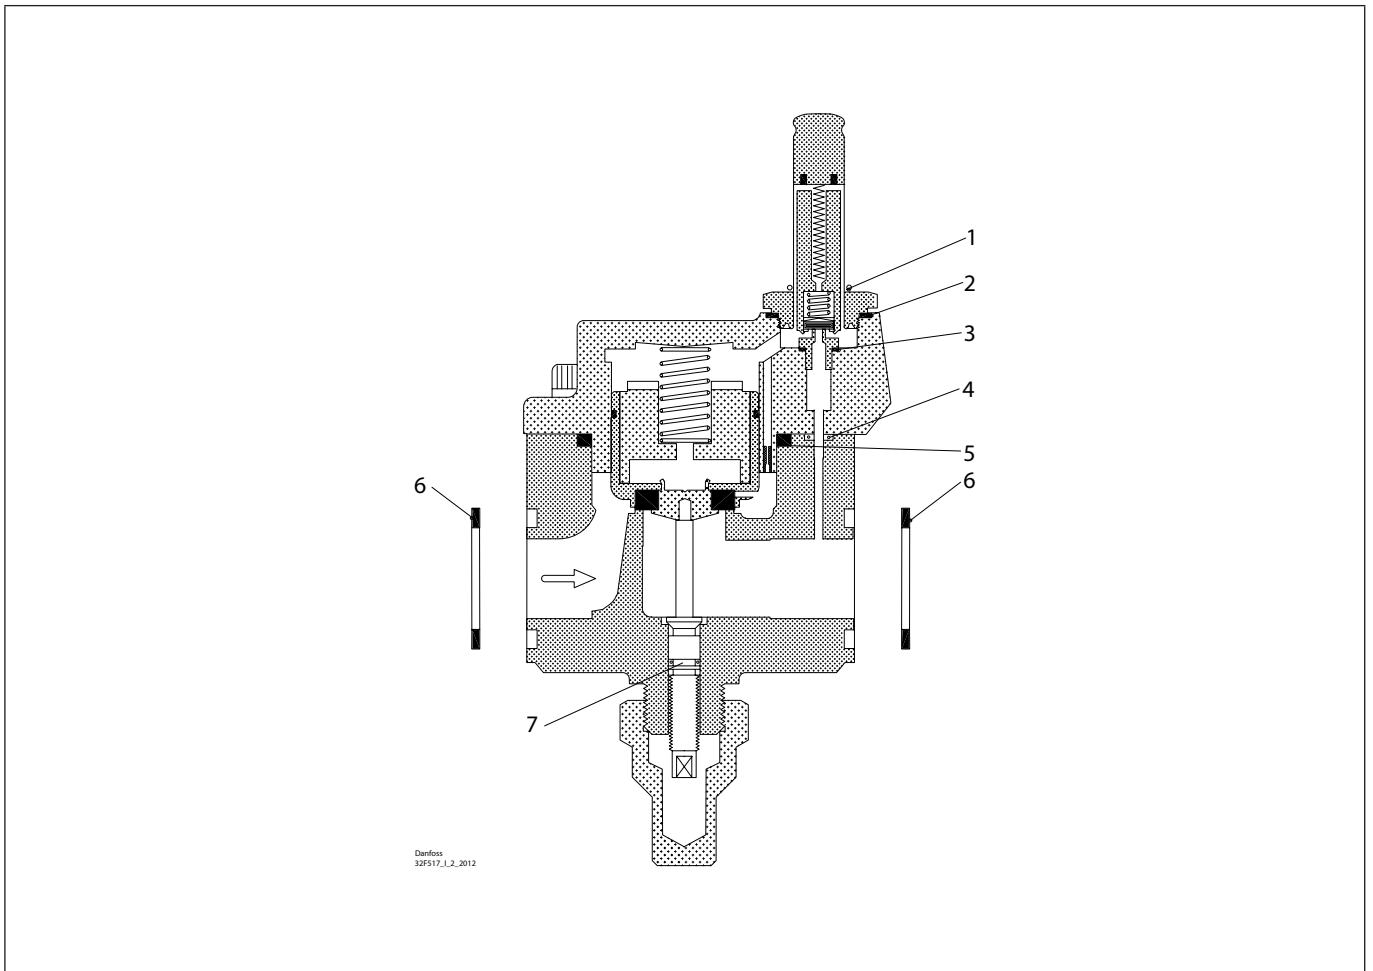

Installation guide – Spare parts and accessories

Inspection kit | Code number 032F2326
EVRA, size 25

<p>1</p> <p>Total no. = 1</p>	<p>2</p> <p>Alu.</p> <p>Total no. = 1</p>	<p>3</p> <p>Alu.</p> <p>Total no. = 1</p>	<p>4</p> <p>Total no. = 1</p>	<p>5</p> <p>Rubber</p> <p>Total no. = 1</p>	<p>6</p> <p>Fibre</p> <p>Total no. = 2</p>
<p>7</p> <p>Total no. = 1</p>					