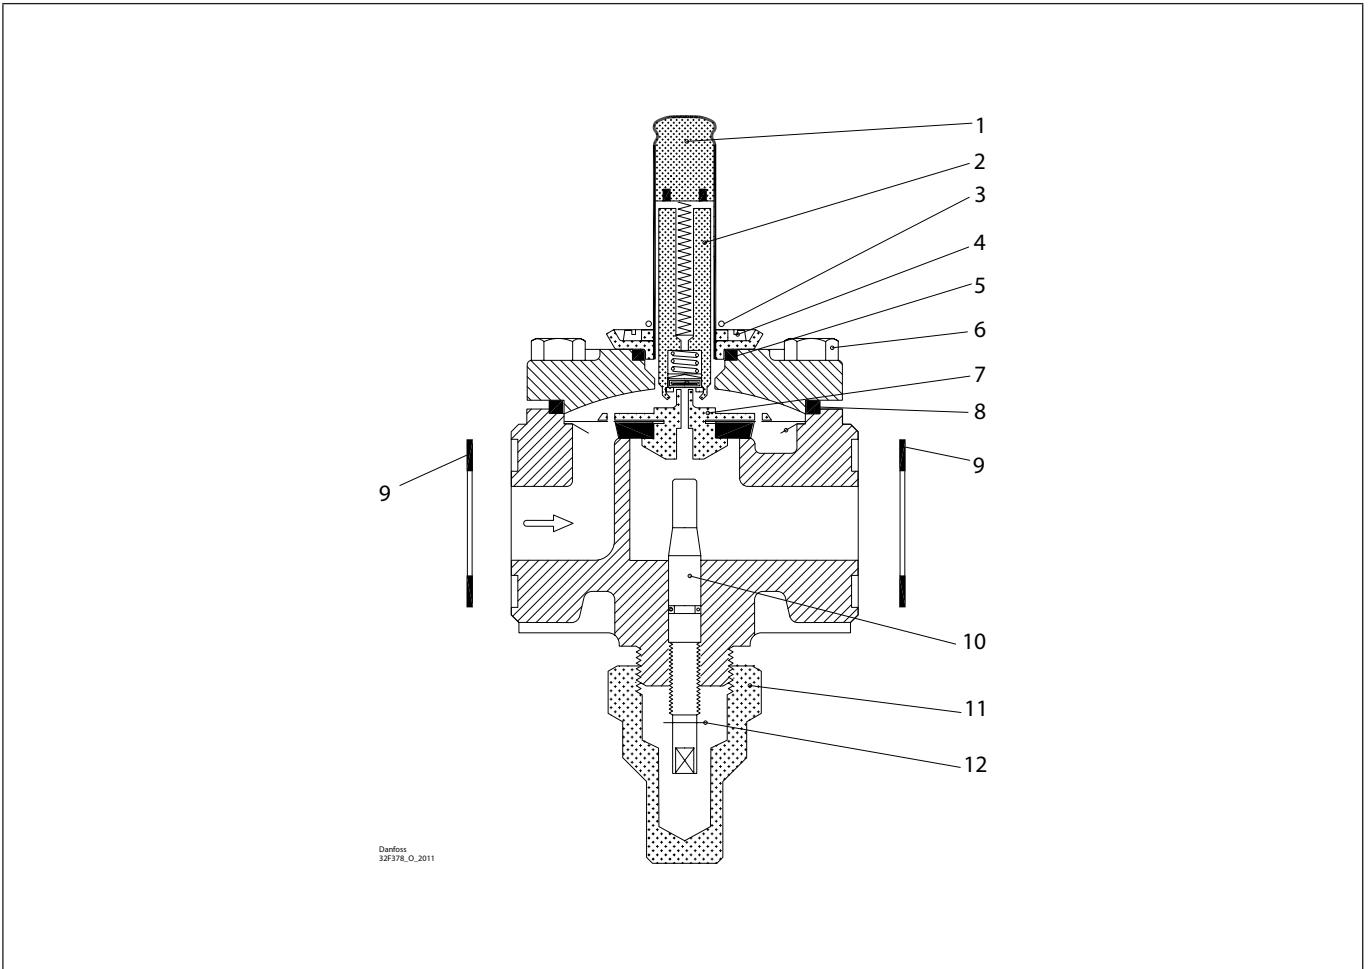

Installation guide – Spare parts and accessories

Overhaul kit | Code number 032F2210

EVRA, size 20 (previous design)

<p>1</p> <p>Total no. = 1</p>	<p>2 For AC/DC</p> <p>Total no. = 1</p>	<p>3</p> <p>Total no. = 1</p>	<p>4</p> <p>Total no. = 4</p>	<p>5 = Rubber</p> <p>Total no. = 1</p>	<p>6</p> <p>Total no. = 4</p>
<p>7</p> <p>Total no. = 1</p>	<p>8 = Rubber</p> <p>Total no. = 1</p>	<p>9 = Fibre</p> <p>Total no. = 2</p>	<p>10</p> <p>Total no. = 1</p>	<p>11</p> <p>Total no. = 1</p>	<p>12</p> <p>Total no. = 1</p>