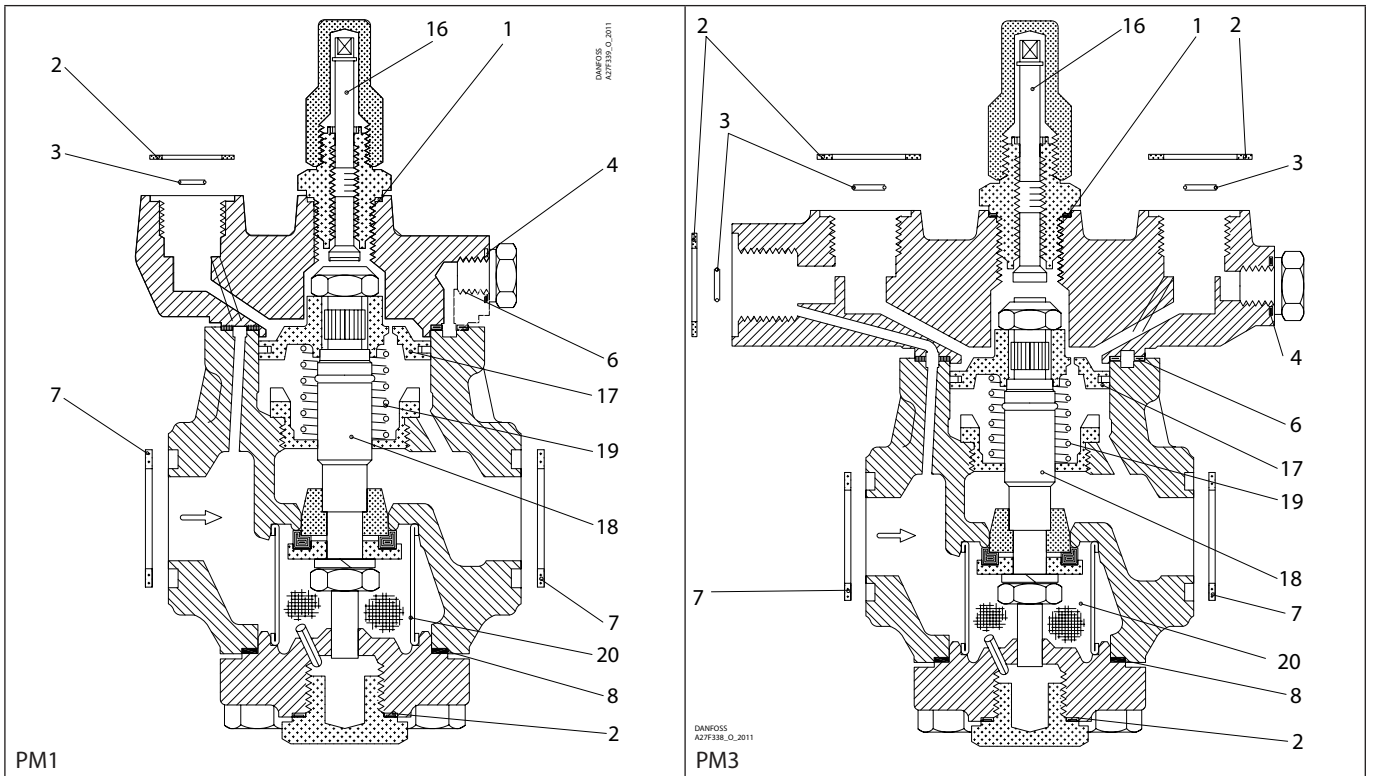

Installation guide – Spare parts and accessories

Overhaul kit | Code number 027F3371
PM, size 25

<p>1</p> <p> = Alu.</p> <p></p> <p>Total no. = 1</p>	<p>2</p> <p> = Fibre</p> <p></p> <p>Total no. = 4</p>	<p>3</p> <p></p> <p>Total no. = 3</p>	<p>4</p> <p></p> <p>Total no. = 1</p>	<p>5*</p> <p></p> <p>Total no. = 1</p>	<p>6</p> <p></p> <p>Total no. = 1</p>
<p>7</p> <p> = Fibre</p> <p></p> <p>Total no. = 2</p>	<p>8</p> <p> = Fibre</p> <p></p> <p>Total no. = 1</p>	<p>9*</p> <p></p> <p>Total no. = 1</p>	<p>10*</p> <p></p> <p>Total no. = 1</p>	<p>16</p> <p></p>	<p>17</p> <p></p>
<p>18</p> <p></p>	<p>19</p> <p></p> <p>Total no. = 1</p>	<p>20</p> <p></p> <p>Total no. = 1</p>			

* The spare part is included in the package but is not used for PM 1 or PM 3.