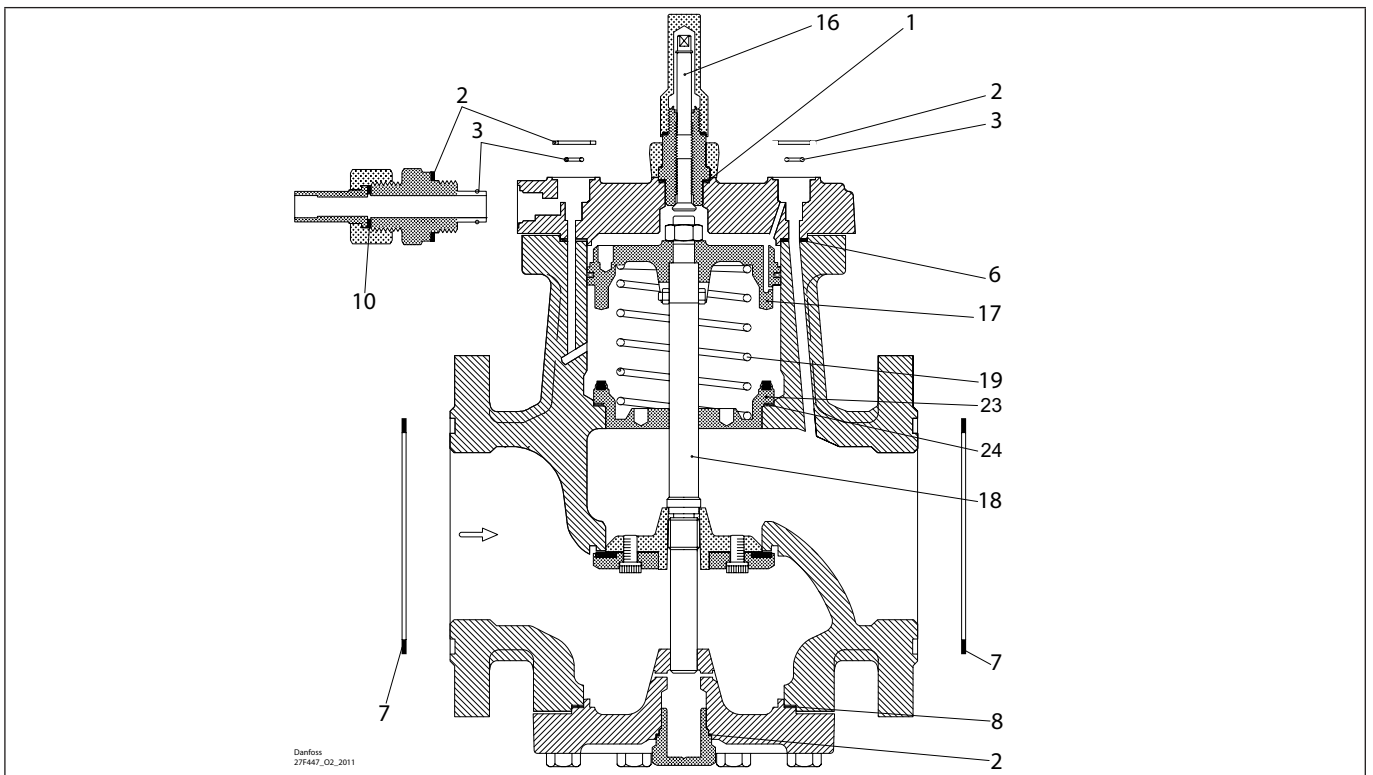

Installation guide – Spare parts and accessories

Overhaul kit | Code number 027F0561
PML, size 100

| | | | | | |
|---|---|--|--|--|---|
| <p>1*</p> <p>Alu.</p> <p>Ø26 mm Ø1.02"</p> <p>Total no. = 1</p> | <p>2</p> <p>Fibre</p> <p>Ø33 mm Ø1.28"</p> <p>Total no. = 4</p> | <p>3</p> <p>Ø9 mm Ø0.36"</p> <p>Total no. = 3</p> | <p>4*</p> <p>Alu.</p> <p>Ø18 mm Ø0.70"</p> <p>Total no. = 1</p> | <p>5*</p> <p>Alu.</p> <p>Ø14 mm Ø0.55"</p> <p>Total no. = 1</p> | <p>6</p> <p>Fibre</p> <p>Ø185 mm Ø7.28"</p> <p>Total no. = 1</p> |
| <p>7</p> <p>Fibre</p> <p>Ø175 mm Ø6.89"</p> <p>Total no. = 2</p> | <p>8</p> <p>Fibre</p> <p>Ø168 mm Ø6.61"</p> <p>Total no. = 1</p> | <p>9*</p> <p>Alu.</p> <p>Ø32 mm Ø1.26"</p> <p>Total no. = 1</p> | <p>10</p> <p>Alu.</p> <p>Ø22 mm Ø0.87"</p> <p>Total no. = 1</p> | <p>16</p> | <p>17</p> <p>Ø145 mm Ø5.71"</p> |
| <p>18</p> <p>307 mm 12.09"</p> | <p>19</p> <p>Ø100 mm Ø3.94"</p> <p>Total no. = 1</p> | <p>23</p> <p>Ø135 mm Ø5.31"</p> | <p>24</p> <p>Fibre</p> <p>Ø134.4 mm Ø5.29"</p> <p>Total no. = 1</p> | | |

* The spare part is included in the package but is not used for PML size 100.