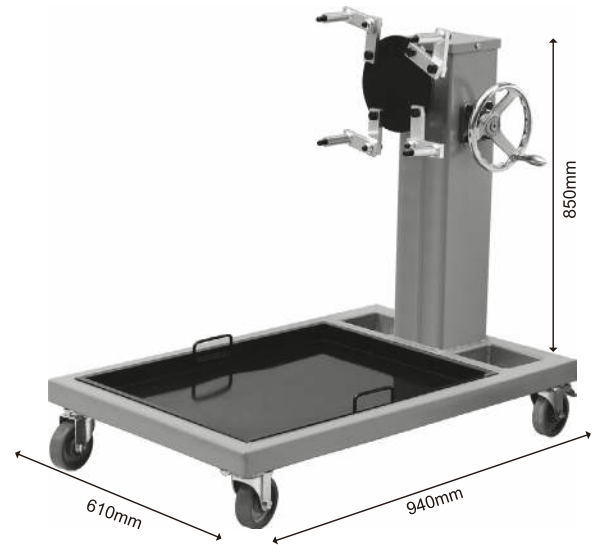

MONTAGE

Monter les 4 roues

Fixer la colonne sur le châssis à l'aide de la visserie fournie

Insérer le volant latéral sur l'axe prévu à cet effet puis serrer à l'aide de la goupille

Fixer les 4 griffes sur le disque noir à l'aide des vis hexagonales

placer le bac de récupération d'huile

CAUTION

1. Do not exceed the maximum capacity of 500 Kgs.
2. Use only on hard level surface.
3. Never attempt to move loaded stand across floors having cracks or other obstacles which might impede movement of wheels.
4. Never work directly under a supported engine.
5. Be sure load and stand are stable.
6. Periodically inspect stand to insure its safe operation.
7. Failure to follow any of these instructions may result in property damage and/or personal injury.

ASSEMBLY

Assemble the 4 wheels

The upper part and the lower part are respectively installed on the corresponding hole position

Insert the handwheel into the round steel and use pin to thighten

Install the 4 jaws on the black disk with the hexagon screws