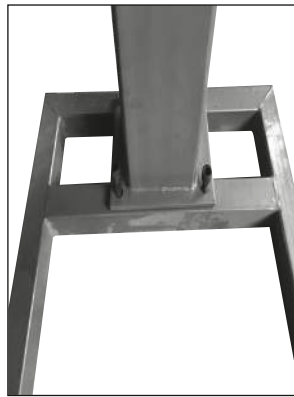

MONTAGE

Monter les 4 roues

Fixer la colonne sur le châssis à l'aide de la visserie fournie

Insérer le volant latéral sur l'axe prévu à cet effet puis serrer à l'aide de la goupille

Fixer les 4 griffes sur le disque noir à l'aide des vis hexagonales

placer le bac de récupération d'huile

CAUTION

1. Do not exceed the maximum capacity of 500 Kgs.
2. Use only on hard level surface.
3. Never attempt to move loaded stand across floors having cracks or other obstacles which might impede movement of wheels.
4. Never work directly under a supported engine.
5. Be sure load and stand are stable.
6. Periodically inspect stand to insure its safe operation.
7. Failure to follow any of these instructions may result in property damage and/or personal injury.

ASSEMBLY

Assemble the 4 wheels

The upper part and the lower part are respectively installed on the corresponding hole position

Insert the handwheel into the round steel and use pin to thighten

Install the 4 jaws on the black disk with the hexagon screws