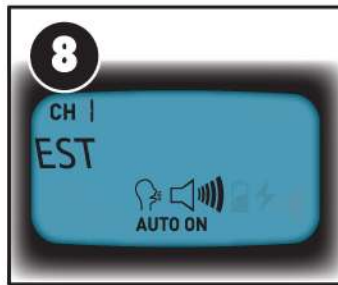

Quick Start Guide

REMOVE BELT CLIP

INSERT BATTERIES

PRESS "LISTEN" TO SILENCE

PRESS MENU

ENTER QUICK SETUP

ENTER FIPS CODE

6 call the national weather service toll free at 1-888-697-7263 or visit the website: www.weather.gov/nwr/indexnw.htm#sametable

MY FIPS CODE _____

SCAN FOR CHANNEL

ENTER TIME ZONE

DAYLIGHT SAVING TIME

ENTER CURRENT TIME

ENTER CURRENT DATE

To explore other features, as well as safety and care instructions, we encourage you to read through the full user manual.