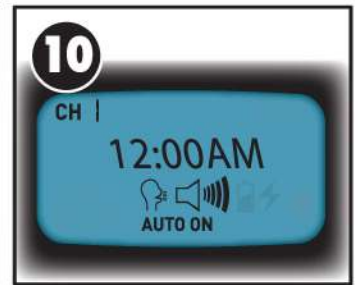

Quick Start Guide

REMOVE BELT CLIP

INSERT BATTERIES

PRESS "LISTEN" TO SILENCE

PRESS MENU

ENTER QUICK SETUP

ENTER FIPS CODE

6 call the national weather service toll free at 1-888-697-7263 or visit the website: www.weather.gov/nwr/indexnw.htm#sametable

MY FIPS CODE _____

SCAN FOR CHANNEL

ENTER TIME ZONE

DAYLIGHT SAVING TIME

ENTER CURRENT TIME

ENTER CURRENT DATE

To explore other features, as well as safety and care instructions, we encourage you to read through the full user manual.